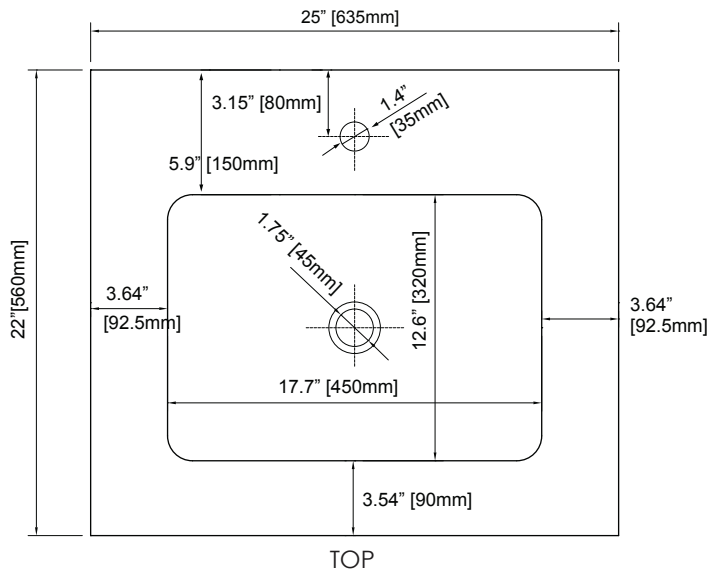

PRODUCT DIAGRAM

Clean the vanity top with a soft cloth and a mild cleanser.