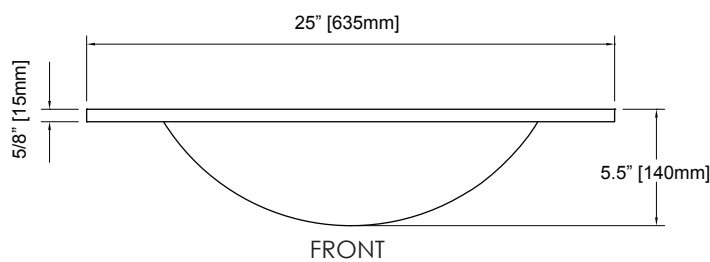

PRODUCT DIAGRAM

Clean the vanity top with a soft cloth and a mild cleanser.