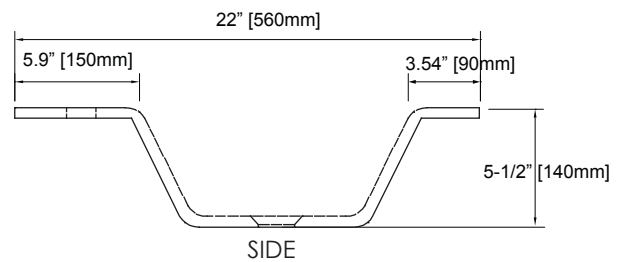

PRODUCT DIAGRAM

Clean the vanity top with a soft cloth and a mild cleanser.