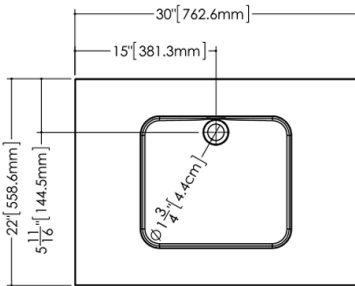

TECHNICAL DETAILS

- **Width:** 22"
- **Length:** 30"
- **Height:** 0.44"
- **Weight:** 20 lbs / 9 kg

Top View

Front View

Side View

VDCOX5 30

WETSTYLE cannot be held responsible for any technical errors and reserves the right to make revisions without notice. Approximate measurement. The manufacturer accepts 1/4" (6.35mm) variance.