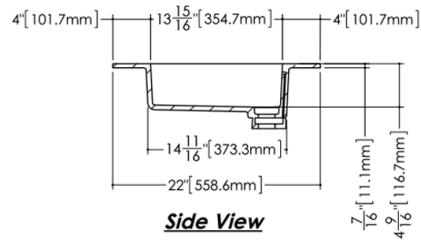

TECHNICAL DETAILS

- **Width:** 22"
- **Length:** 30"
- **Height:** 0.44"
- **Weight:** 20 lbs / 9 kg

Top View

Front View

Side View

VDCOX5 30

WETSTYLE cannot be held responsible for any technical errors and reserves the right to make revisions without notice. Approximate measurement. The manufacturer accepts 1/4" (6.35mm) variance.