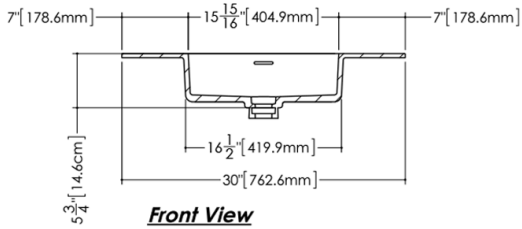

TECHNICAL DETAILS

- **Width:** 22"
- **Length:** 30"
- **Height:** 0.44"
- **Weight:** 20 lbs / 9 kg

Top View

Front View

Side View

VDCOX5 30

WETSTYLE cannot be held responsible for any technical errors and reserves the right to make revisions without notice. Approximate measurement. The manufacturer accepts 1/4" (6.35mm) variance.