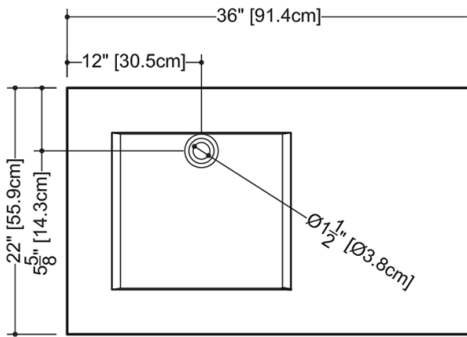

Faucet hole options: 1 hole (for mono faucet), 3 holes (for widespread faucet) or no hole (for wall-mounted faucet)

## TECHNICAL DETAILS

- **Width:** 22"
- **Length:** 36"
- **Height:** 2"
- **Weight:** 34 lbs / 15 kg

plan view

front view

side view

### VCS 36L

WETSTYLE cannot be held responsible for any technical errors and reserves the right to make revisions without notice. Approximate measurement. The manufacturer accepts 1/4" (6.35mm) variance.