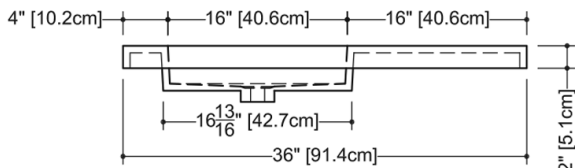

Faucet hole options: 1 hole (for mono faucet), 3 holes (for widespread faucet) or no hole (for wall-mounted faucet)

## TECHNICAL DETAILS

- **Width:** 22"
- **Length:** 36"
- **Height:** 2"
- **Weight:** 34 lbs / 15 kg

plan view

front view

side view

### VCS 36L

WETSTYLE cannot be held responsible for any technical errors and reserves the right to make revisions without notice. Approximate measurement. The manufacturer accepts 1/4" (6.35mm) variance.