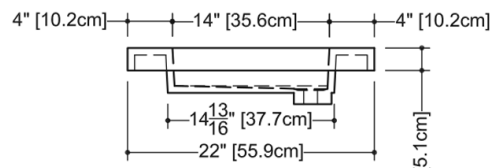

Faucet hole options: 1 hole (for mono faucet), 3 holes (for widespread faucet) or no hole (for wall-mounted faucet)

## TECHNICAL DETAILS

- **Width:** 22"
- **Length:** 36"
- **Height:** 2"
- **Weight:** 34 lbs / 15 kg

plan view

front view

side view

### VCS 36L

WETSTYLE cannot be held responsible for any technical errors and reserves the right to make revisions without notice. Approximate measurement. The manufacturer accepts 1/4" (6.35mm) variance.