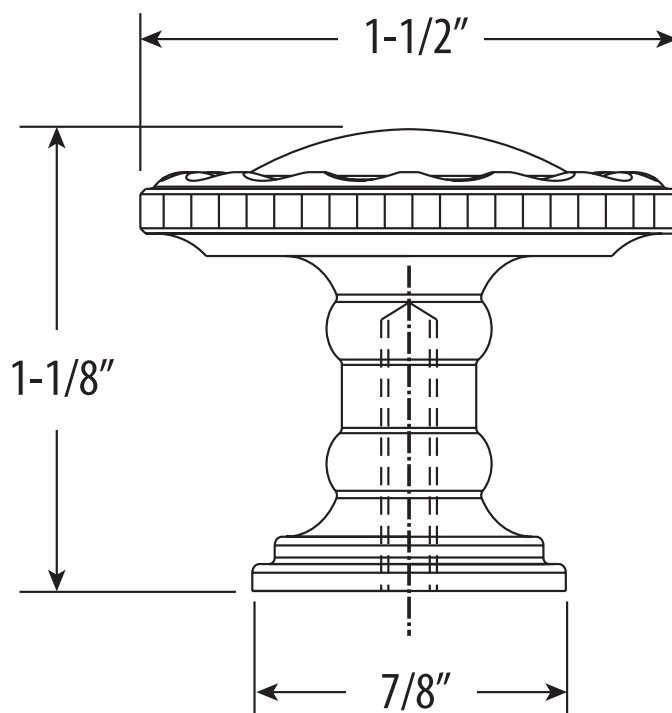

TRADITIONAL LARGE DECORATIVE CABINET KNOB

HTK-004

• FITS MATERIALS FROM 1/4" TO 1-1/2" THICK

DIMENSIONS MAY VARY AND ARE SUBJECT TO CHANGE. NO RESPONSIBILITY IS ASSUMED FOR USE OF SUPERCEDED OR VOIDED DATA