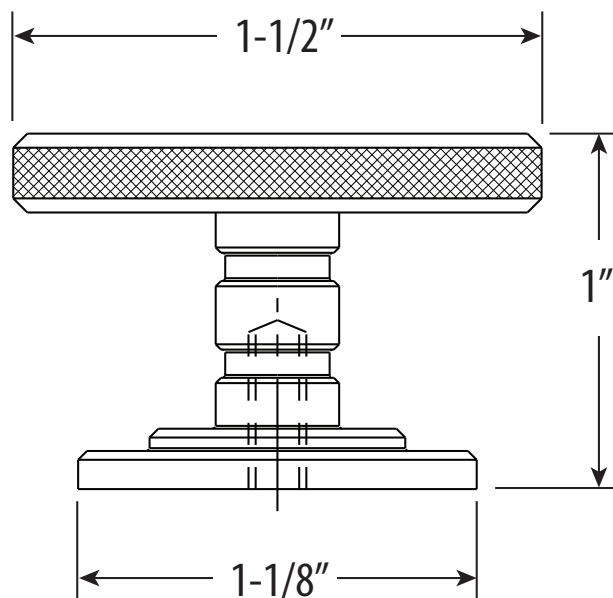

INDUSTRIAL 3 SPOKE KNOB

HIK-200

• FITS MATERIALS FROM 1/4" TO 1-1/2" THICK

DIMENSIONS MAY VARY AND ARE SUBJECT TO CHANGE. NO RESPONSIBILITY IS ASSUMED FOR USE OF SUPERCEDED OR VOIDED DATA