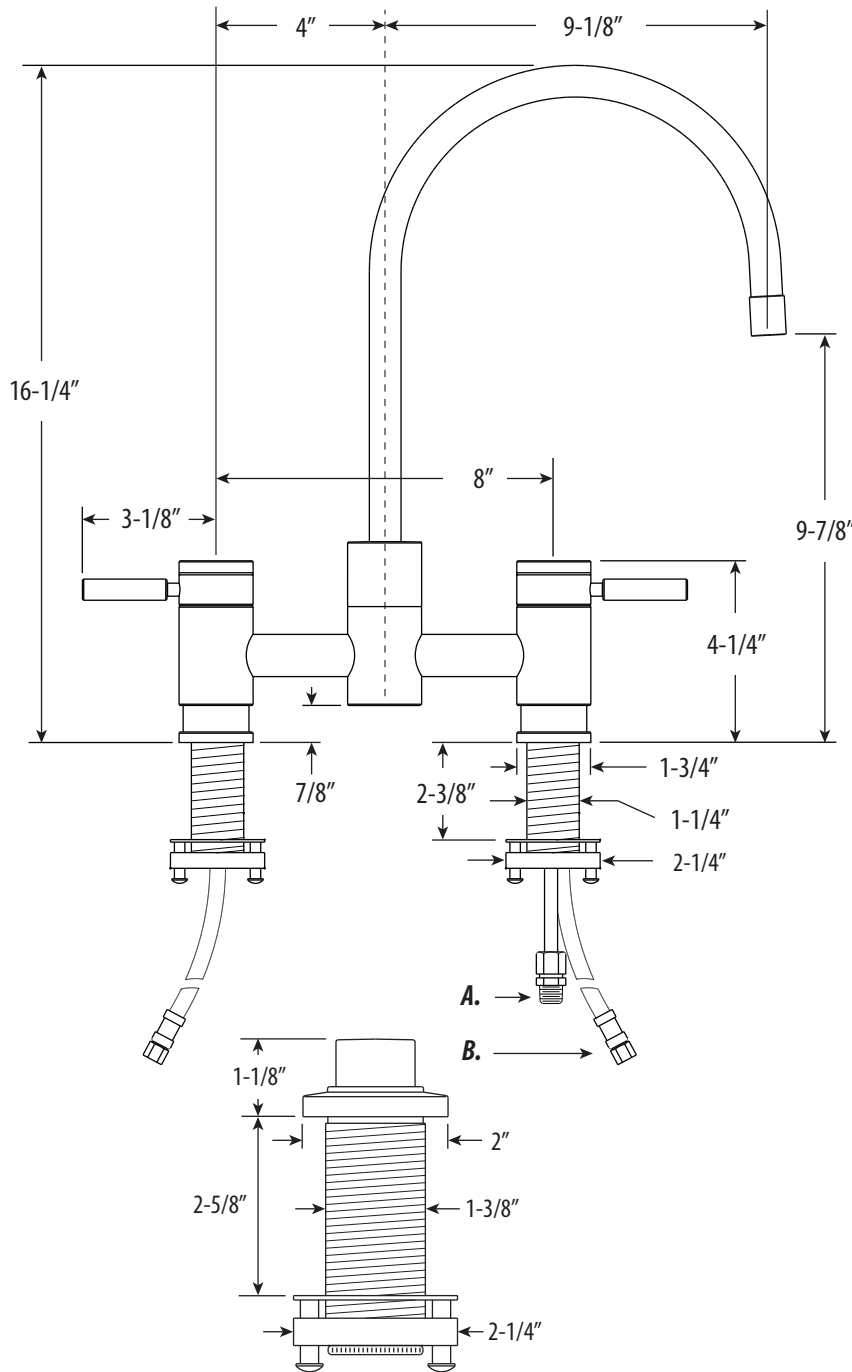

PARCHE BRIDGE FAUCET / 3PC. SUITE

7800-3

- Max Counter Thickness 2-3/8"
- Minimum Install Hole Size 1-3/8"

- A. Side Spray Connection with 1/4" NPT Pipe Fitting
- B. Supply Hoses - 20" Long with 3/8" Compression Fittings

ECO BRASS
HIGH PERFORMANCE LEAD FREE BRASS

DIMENSIONS MAY VARY AND ARE SUBJECT TO CHANGE. NO RESPONSIBILITY IS ASSUMED FOR USE OF SUPERCEDED OR VOIDED DATA

ICC
ES
PMG

ICC
ES
PMG
LOW LEAD

ECO BRASS
HIGH PERFORMANCE LEAD FREE BRASS