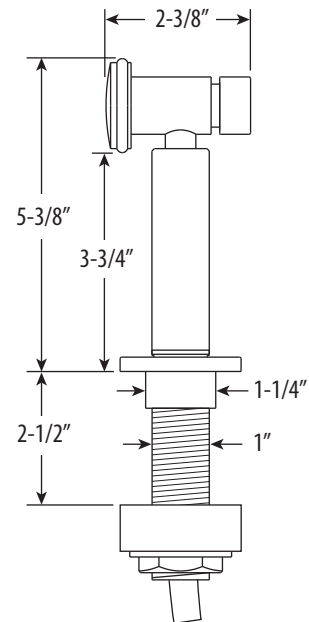

PARCHE BRIDGE FAUCET / 3PC. SUITE

7800-3

- Max Counter Thickness 2-3/8"
- Minimum Install Hole Size 1-3/8"

- A. Side Spray Connection with 1/4" NPT Pipe Fitting
- B. Supply Hoses - 20" Long with 3/8" Compression Fittings

ECO BRASS
HIGH PERFORMANCE LEAD FREE BRASS

DIMENSIONS MAY VARY AND ARE SUBJECT TO CHANGE. NO RESPONSIBILITY IS ASSUMED FOR USE OF SUPERCEDED OR VOIDED DATA

ICC
ES
PMG

ICC
ES
PMG
LOW LEAD

ECO BRASS
HIGH PERFORMANCE LEAD FREE BRASS