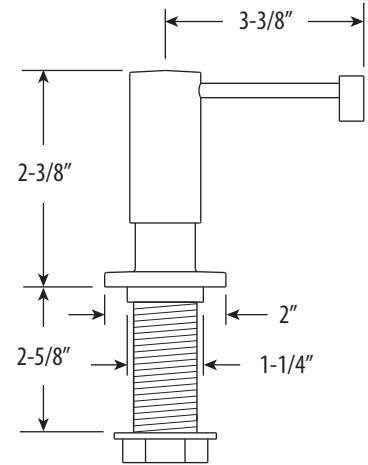

PARCHE BRIDGE FAUCET / 3PC. SUITE

7800-3

- Max Counter Thickness 2-3/8"
- Minimum Install Hole Size 1-3/8"

- A. Side Spray Connection with 1/4" NPT Pipe Fitting
- B. Supply Hoses - 20" Long with 3/8" Compression Fittings

ECO BRASS
HIGH PERFORMANCE LEAD FREE BRASS

DIMENSIONS MAY VARY AND ARE SUBJECT TO CHANGE. NO RESPONSIBILITY IS ASSUMED FOR USE OF SUPERCEDED OR VOIDED DATA

ICC
ES
PMG

ICC
ES
PMG
LOW LEAD

ECO BRASS
HIGH PERFORMANCE LEAD FREE BRASS