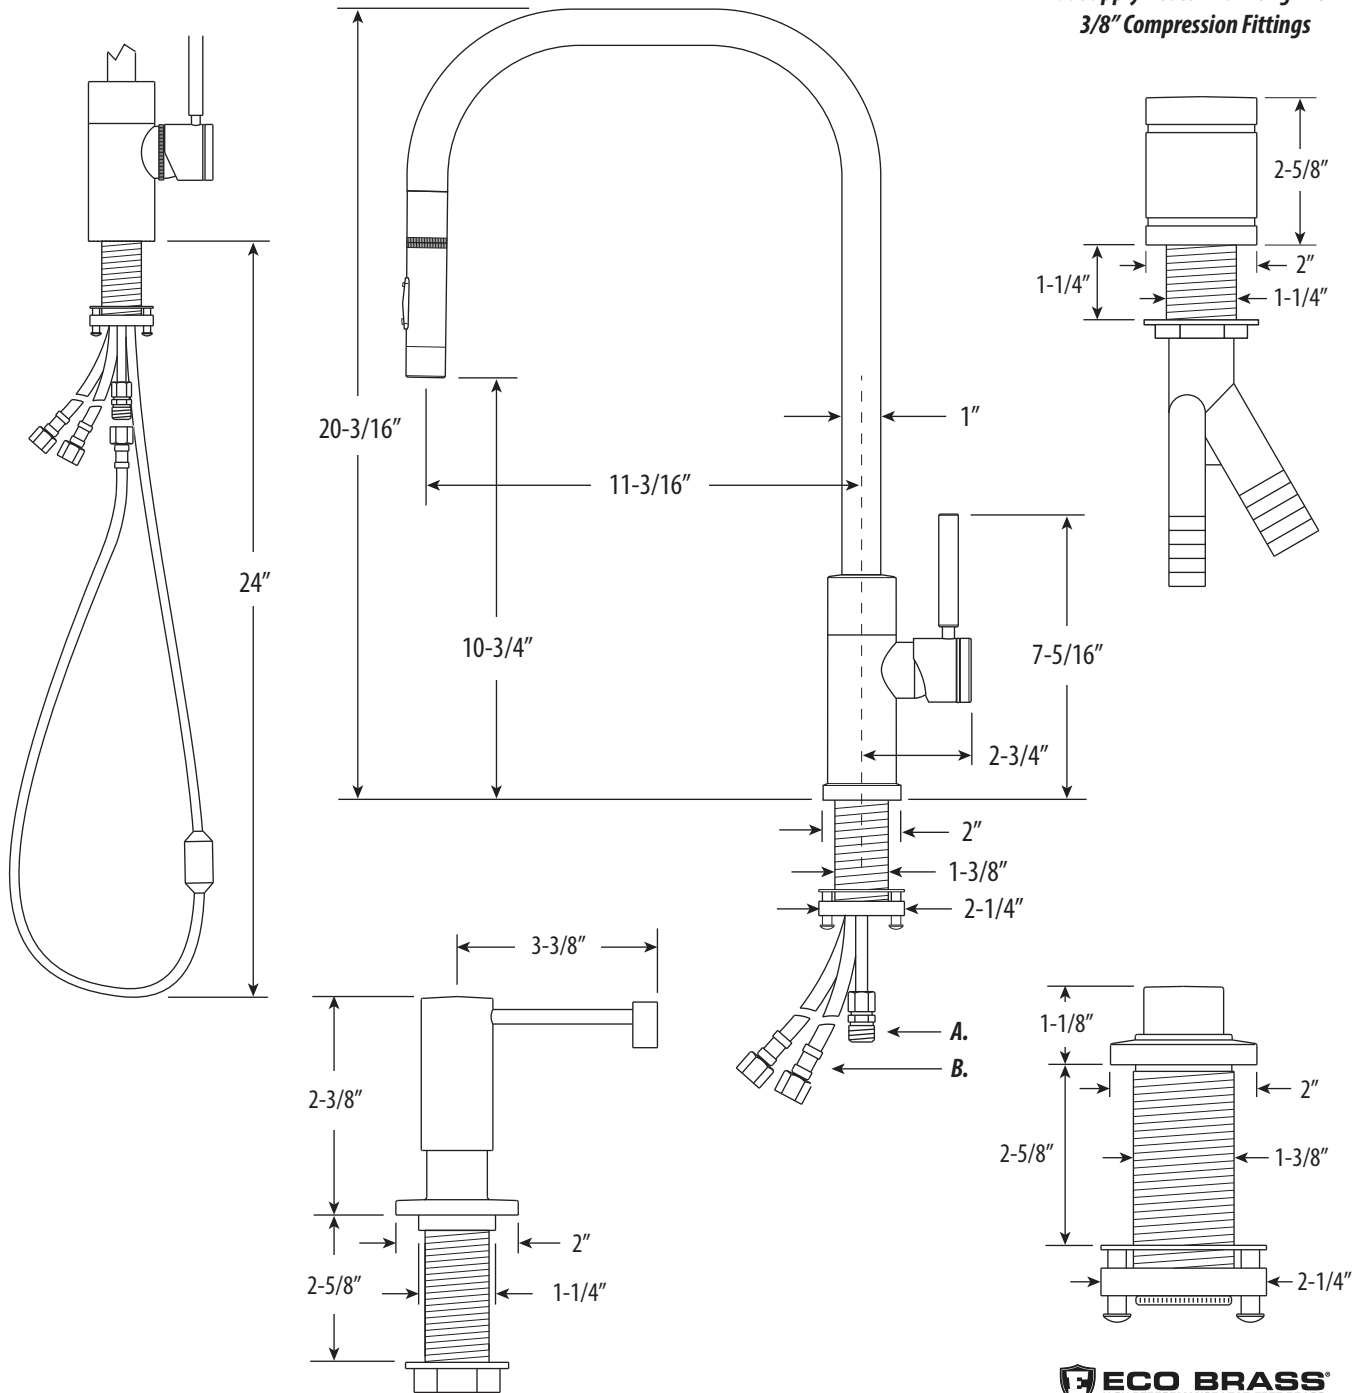

## FULTON MODERN EXTENDED REACH PLP PULLDOWN FAUCET / 4PC. SUITE

# 10300-4

- Max Counter Thickness 2-3/8"
- Minimum Install Hole Size 1-1/2"

*A. Spray Connection with 3/8" Compression Fitting*

*B. Supply Hoses - 20" Long with 3/8" Compression Fittings*

**ECO BRASS**  
HIGH PERFORMANCE LEAD FREE BRASS

DIMENSIONS MAY VARY AND ARE SUBJECT TO CHANGE. NO RESPONSIBILITY IS ASSUMED FOR USE OF SUPERCEDED OR VOIDED DATA