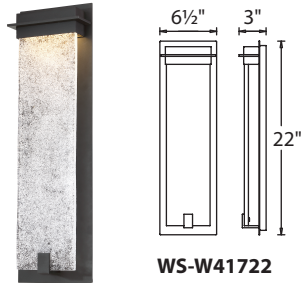

SPA – model: WS-W417
 dwelLED™ LED Outdoor

WAC LIGHTING
 Responsible Lighting®

WS-W41716

WS-W41722

Fixture Type:

Catalog Number:

Project: _____

Location: _____

PRODUCT DESCRIPTION

A dazzling and shimmering sparkle of light, Spa features a hand poured pane of art glass that creates beautiful and dramatic patterns of light when illuminated. Built with solid die cast aluminum hardware that is weather resistant with a powder coated finish. The light engine is factory sealed for maximum protection against the harshest elements.

FEATURES

- Hand poured pane of art glass creates beautiful, dramatic patterns of light
- Weather resistant powder coated finish
- Light engine is factory sealed for maximum protection from the elements
- Solid aluminum construction
- No transformer or driver required
- Color Temp: 3000K
- CRI: 90
- Dimming: 100% - 10% ELV
- Rated Life: 54,000 hours
- Input: 120V

ORDER NUMBER

		Watt	LED Lumens	Delivered Lumens	Finish
16"	WS-W41716	12.5W	375	185	BZ Bronze 
22"	WS-W41722	12.5W	365	180	

Example: **WS-W41716-BZ**

SPECIFICATIONS

Construction: Aluminum and Clear Crystal Art Glass