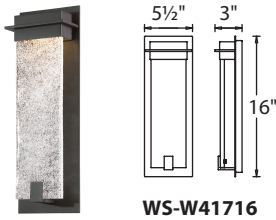

SPA – model: WS-W417
 dwelLED™ LED Outdoor

WAC LIGHTING
 Responsible Lighting®

WS-W41716

WS-W41722

Fixture Type:

Catalog Number:

Project: _____

Location: _____

PRODUCT DESCRIPTION

A dazzling and shimmering sparkle of light, Spa features a hand poured pane of art glass that creates beautiful and dramatic patterns of light when illuminated. Built with solid die cast aluminum hardware that is weather resistant with a powder coated finish. The light engine is factory sealed for maximum protection against the harshest elements.

FEATURES

- Hand poured pane of art glass creates beautiful, dramatic patterns of light
- Weather resistant powder coated finish
- Light engine is factory sealed for maximum protection from the elements
- Solid aluminum construction
- No transformer or driver required
- Color Temp: 3000K
- CRI: 90
- Dimming: 100% - 10% ELV
- Rated Life: 54,000 hours
- Input: 120V

ORDER NUMBER

		Watt	LED Lumens	Delivered Lumens	Finish
16"	WS-W41716	12.5W	375	185	BZ Bronze 
22"	WS-W41722	12.5W	365	180	

Example: **WS-W41716-BZ**

SPECIFICATIONS

Construction: Aluminum and Clear Crystal Art Glass