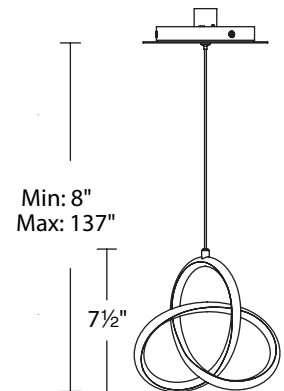

PRODUCT DESCRIPTION

Seamless curves flow indefinitely.

FEATURES

- Hand-crafted, seamless construction, variation expected
- Thin powered aircraft cables provide an ultra-clean look
- 2.76" x 1.26" x 1.18" universal voltage driver (120V - 277V)
- Color Temperature: 3000K
- CRI: 90
- Rated Life: 54,000 hours
- Title 24 option available for special order (driver within canopy)

SPECIFICATIONS

Construction: Aluminum

Input: 120V - 277V

Dimming: 100% - 10% ELV
100% - 10% ELV ; 100% - 5% 0-10V/Triac (T24 Option)

Light Source: High output LED

Finish: Chrome (CH)

Standards: ETL & cETL Damp Location listed

Canopy dimensions :

Standard

T24 Option

ORDER NUMBER

| Model | Size | Watt | LED Lumens | Delivered Lumens | Finish |
|-----------------|------|------|------------|------------------|---|
| PD-84907 | 7" | 14W | 1410 | 943 | CH Chrome  |