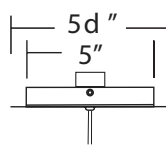

SPECIFICATIONS

Construction: Aluminum

Input: 120V - 277V

Dimming: 100% - 10% ELV
100% - 10% ELV ; 100% - 5% 0-10V/Triac (T24 Option)

Light Source: High output LED

Finish: Chrome (CH)

Standards: ETL & cETL Damp Location listed

Canopy dimensions :

Standard

T24 Option

ORDER NUMBER

| Model | Size | Watt | LED Lumens | Delivered Lumens | Finish |
|-----------------|------|------|------------|------------------|---|
| PD-84907 | 7" | 14W | 1410 | 943 | CH Chrome  |