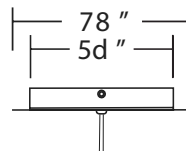

SPECIFICATIONS

Construction: Aluminum

Input: 120V - 277V

Dimming: 100% - 10% ELV
100% - 10% ELV ; 100% - 5% 0-10V/Triac (T24 Option)

Light Source: High output LED

Finish: Chrome (CH)

Standards: ETL & cETL Damp Location listed

Canopy dimensions :

Standard

T24 Option

ORDER NUMBER

| Model | Size | Watt | LED Lumens | Delivered Lumens | Finish |
|-----------------|------|------|------------|------------------|---|
| PD-84907 | 7" | 14W | 1410 | 943 | CH Chrome  |