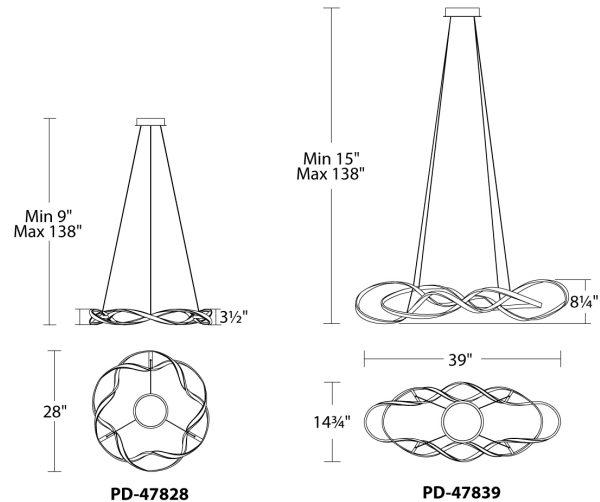

Interlace Pendant

PD-47828 / PD-47839

dweLED
by WAC Lighting

Fixture Type:

Catalog Number:

Project:

Location:

PRODUCT DESCRIPTION

FEATURES

- Two seamless interlocked loops
- Thin powered cables provide an ultra-clean look
- Can be mounted on a sloped ceiling
- Universal voltage driver (120V-220V-277V) concealed within canopy

SPECIFICATIONS

ORDER NUMBER

Model	Wattage	Voltage	LED Lumens	Delivered Lumens	Finish
PD-47828	28" 57W	120V-277V	4853	3263	CH Chrome
PD-47839	39" 57W		4734	3241	

Example: PD-47839-CH

dweLED.com
Phone (800) 526.2588
Fax (800) 526.2585