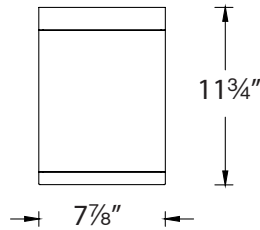

TUBE ARCHITECTURAL DS-CD08

LED Ceiling Mounts

WAC LIGHTING

Responsible Lighting®

Fixture Type:

Catalog Number:

Project: _____

Location: _____

PRODUCT DESCRIPTION

The latest energy efficient LED technology in an appealing cylindrical profile delivers accent lighting. Comes in various light beam angle options.

FEATURES

- High performance exterior rated LED ceiling light
- Solid aluminum construction
- 39° visual cutoff angle for glare control
- 5 year warranty

SPECIFICATIONS

1. **Input:** Universal voltage 120V - 277VAC, 50/60Hz
2. **Dimming:** Electronic low voltage (ELV) : 100% - 5% (120V only)
   0-10V: 100% - 1% (120-277V)
3. **Light Source:** High output 3 Step Mac Adam Ellipse COB
   Rated life of 60,000 hours at L70
4. **Finish:** Electrostatically powder coated, white, black, bronze and graphite
5. **Standards:** IP65 rated, ETL & cETL wet location listed, Energy Star® 2.0 rated (labeled with *)
6. **Operating Temp:** -13°F to 122°F (-25°C to 50°C)

ORDERING NUMBER

Diameter	Watt	Beam Angle	Color	Temp	CRI	Lumens	CBCP	Efficacy (Lm/W)	Light Distribution	Finish
DS-CD08	48W	S Spot 18°	927	2700K	90	3075	11830	64		
			27*	2700K	85	3540	13616	74		
			930	3000K	90	2975	11443	62		
			30*	3000K	85	3615	13904	75		
			35*	3500K	85	3855	14822	80		
			40*	4000K	85	3915	15054	82		
	48W	N Narrow 21°	927	2700K	90	3075	16383	64		
			27*	2700K	85	3540	18857	74		
			930	3000K	90	2975	15847	62		
			30*	3000K	85	3615	19255	75		
			35*	3500K	85	3855	20526	80		
			40*	4000K	85	3915	20847	82		
	48W	F Flood 34°	927	2700K	90	3035	6200	63		
			27*	2700K	85	3495	7136	73		
			930	3000K	90	2935	5997	61		
			30*	3000K	85	3570	7287	74		
			35*	3500K	85	3805	7768	79		
			40*	4000K	85	3865	7890	81		

1. **BK** Black
2. **WT** White
3. **BZ** Bronze
4. **GH** Graphite

DS-CD08-_____-_____-_____

Example: DS-CD08-N927-BK

waclighting.com
Phone (800) 526.2588
Fax (800) 526.2585

Headquarters/Eastern Distribution Center
44 Harbor Park Drive
Port Washington, NY 11050

Central Distribution Center
1600 Distribution Ct
Lithia Springs, GA 30122

Western Distribution Center
1750 Archibald Avenue
Ontario, CA 91760