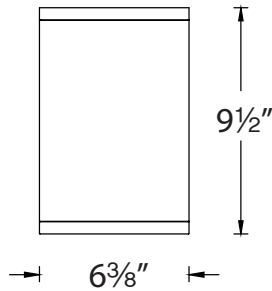

TUBE ARCHITECTURAL DS-CD06

LED Ceiling Mounts

WAC LIGHTING

Responsible Lighting®

Fixture Type:

Catalog Number:

Project:

Location:

PRODUCT DESCRIPTION

The latest energy efficient LED technology in an appealing cylindrical profile delivers accent lighting. Comes in various light beam angle options.

FEATURES

- High performance exterior rated LED ceiling light
- Solid aluminum construction
- 39° visual cutoff angle for glare control
- 5 year warranty

SPECIFICATIONS

1. **Input:** Universal voltage 120V - 277VAC, 50/60Hz
2. **Dimming:** Electronic low voltage (ELV) : 100% - 5% (120V only)
   0-10V: 100% - 1% (120-277V)
3. **Light Source:** High output 3 Step Mac Adam Ellipse COB
   Rated life of 70,000 hours at L70
4. **Finish:** Electrostatically powder coated, white, black, bronze and graphite
5. **Standards:** IP65 rated, ETL & cETL wet location listed, Energy Star® 2.0 rated (labeled with *)
6. **Operating Temp:** -13°F to 122°F (-25°C to 50°C)

ORDERING NUMBER

Diameter	Watt	Beam	Beam Angle	Color	Temp	CRI	Lumens	CBCP	Efficacy (Lm/W)	Light Distribution	Finish
DS-CD06	36W	S Spot	16°	927	2700K	90	2420	15955	69		BK Black WT White BZ Bronze GH Graphite
				27*	2700K	85	3105	20455	89		
				930	3000K	90	2572	16977	74		
				30*	3000K	85	3195	21068	91		
				35*	3500K	85	3350	22091	96		
		40*	4000K	85	3385	22296	97				
		N Narrow	29°	927	2700K	90	2385	6872	68		
				27*	2700K	85	3055	8694	87		
				930	3000K	90	2535	7216	72		
				30*	3000K	85	3150	8955	90		
				35*	3500K	85	3300	9390	94		
		40*	4000K	85	3330	9477	95				
		F Flood	37°	927	2700K	90	2385	4859	68		
				27*	2700K	85	3060	6229	87		
				930	3000K	90	2540	5170	73		
30*	3000K			85	3150	6416	90				
35*	3500K			85	3305	6727	94				
40*	4000K	85	3335	6790	95						

DS-CD06-_____ - _____

Example: DS-CD06-N927-BK

wacighting.com
Phone (800) 526.2588
Fax (800) 526.2585

Headquarters/Eastern Distribution Center
44 Harbor Park Drive
Port Washington, NY 11050

Central Distribution Center
1600 Distribution Ct
Lithia Springs, GA 30122

Western Distribution Center
1750 Archibald Avenue
Ontario, CA 91760