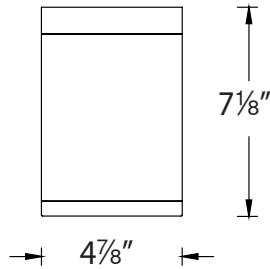

TUBE ARCHITECTURAL DS-CD05

LED Ceiling Mounts

WAC LIGHTING

Responsible Lighting®

Fixture Type:

Catalog Number:

Project: _____

Location: _____

PRODUCT DESCRIPTION

The latest energy efficient LED technology in an appealing cylindrical profile delivers accent lighting. Comes in various light beam angle options.

FEATURES

- High performance exterior rated LED ceiling light
- Solid aluminum construction
- 39° visual cutoff angle for glare control
- 5 year warranty

SPECIFICATIONS

1. **Input:** Universal voltage 120V - 277VAC, 50/60Hz
2. **Dimming:** Electronic low voltage (ELV) : 100% - 5% (120V only)
   0-10V: 100% - 1% (120-277V)
3. **Light Source:** High output 3 Step Mac Adam Ellipse COB
   Rated life of 60,000 hours at L70
4. **Finish:** Electrostatically powder coated, white, black, bronze and graphite
5. **Standards:** IP65 rated, ETL & cETL wet location listed, Energy Star® 2.0 rated (labeled with *)
6. **Operating Temp:** -13°F to 122°F (-25°C to 50°C)

ORDERING NUMBER

Diameter	Watt	Beam	Angle	Color	Temp	CRI	Lumens	CBCP	Efficacy (Lm/W)	Light Distribution	Finish
DS-CD05	27W	S Spot	18°	927	2700K	90	1680	8526	62		BK Black WT White BZ Bronze GH Graphite
				27*	2700K	85	1800	9151	67		
				930	3000K	90	1700	8639	63		
				30*	3000K	85	1995	10126	74		
				35*	3500K	85	2190	11118	81		
				40*	4000K	85	2260	11483	84		
		N Narrow	25°	927	2700K	90	1730	5513	64		
				27*	2700K	85	1855	5918	69		
				930	3000K	90	1750	5587	65		
				30*	3000K	85	2055	6548	76		
				35*	3500K	85	2255	7190	84		
				40*	4000K	85	2330	7426	86		
		F Flood	33°	927	2700K	90	1725	4246	64		
				27*	2700K	85	1850	4557	69		
				930	3000K	90	1745	4302	65		
				30*	3000K	85	2045	5043	73		
				35*	3500K	85	2245	5537	83		
				40*	4000K	85	2320	5719	86		

DS-CD05- _____ - _____

Example: DS-CD05-N927-BK

wacighting.com
Phone (800) 526.2588
Fax (800) 526.2585

Headquarters/Eastern Distribution Center
44 Harbor Park Drive
Port Washington, NY 11050

Central Distribution Center
1600 Distribution Ct
Lithia Springs, GA 30122

Western Distribution Center
1750 Archibald Avenue
Ontario, CA 91760