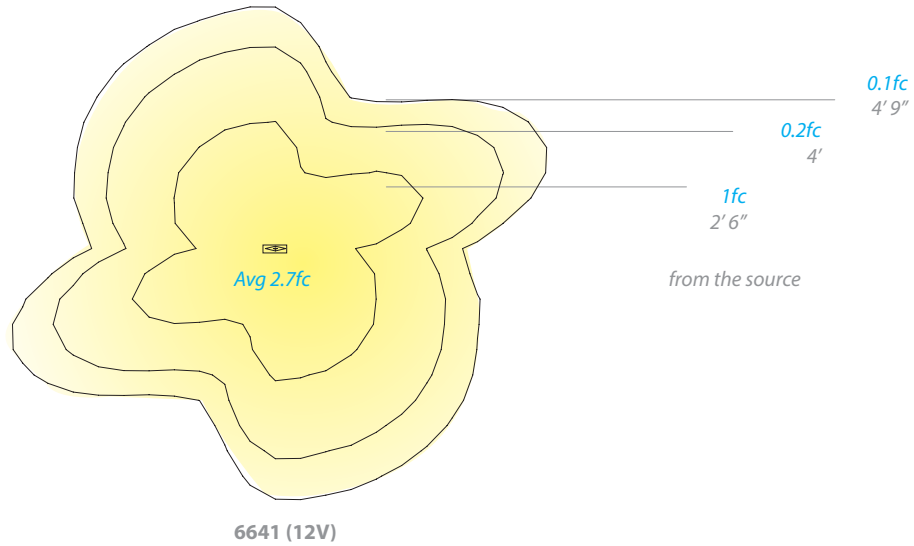

Western Distribution Center
 1750 Archibald Avenue
 Ontario, CA 91760

PARK 12V/120V/277V LED BOLLARD

6641/6642/6643

WAC

LANDSCAPE LIGHTING

- Recommended spacing for installation :
6641 (12V)
Residential: 11.5 to 14ft
Commercial: 7 to 9ft

- Recommended spacing for installation :
6642, 6643 (120V, 277V)
Residential: 12.5 to 14.5ft
Commercial: 8 to 9.5ft

waclighting.com
Phone (800) 526.2588
Fax (800) 526.2585

Headquarters/Eastern Distribution Center
44 Harbor Park Drive
Port Washington, NY 11050