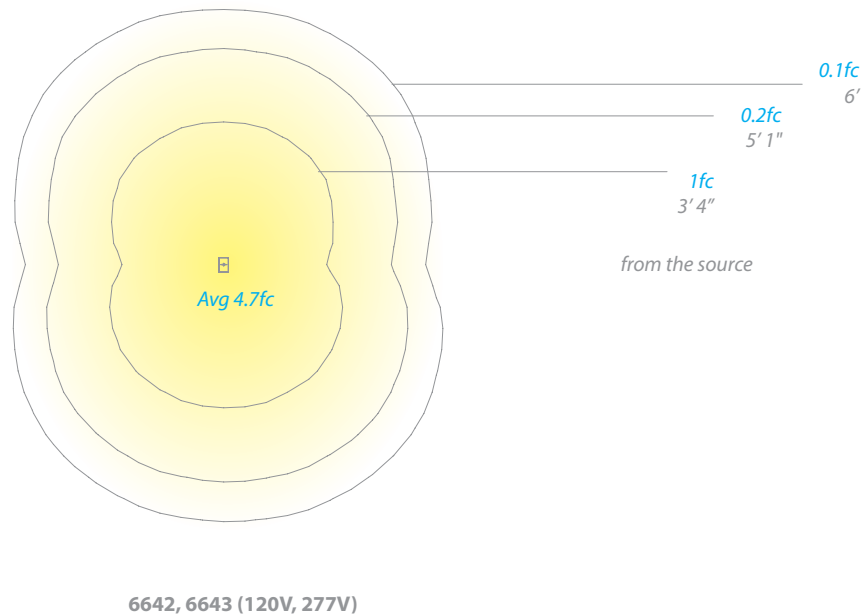

Western Distribution Center
 1750 Archibald Avenue
 Ontario, CA 91760

PARK 12V/120V/277V LED BOLLARD

6641/6642/6643

WAC

LANDSCAPE LIGHTING

- Recommended spacing for installation :
6641 (12V)
Residential: 11.5 to 14ft
Commercial: 7 to 9ft

- Recommended spacing for installation :
6642, 6643 (120V, 277V)
Residential: 12.5 to 14.5ft
Commercial: 8 to 9.5ft

waclighting.com
Phone (800) 526.2588
Fax (800) 526.2585

Headquarters/Eastern Distribution Center
44 Harbor Park Drive
Port Washington, NY 11050