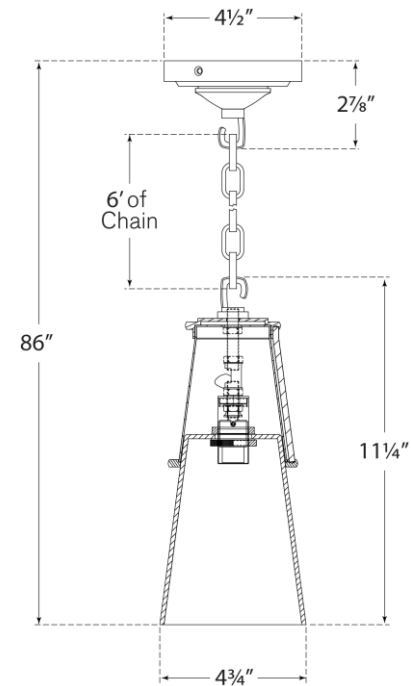

TEAR SHEET

Robinson Small Pendant

Item # TOB 5751BZ-WG

Designer: Thomas O'Brien

Height: 11.25"

Width: 4.75"

Canopy: 4.5" Round

Finishes: BZ, HAB, PN

Glass Options: CG, SG, WG

Socket: E12 Candelabra

Wattage: 60 B11

Weight: 6 Pounds

TOB5751