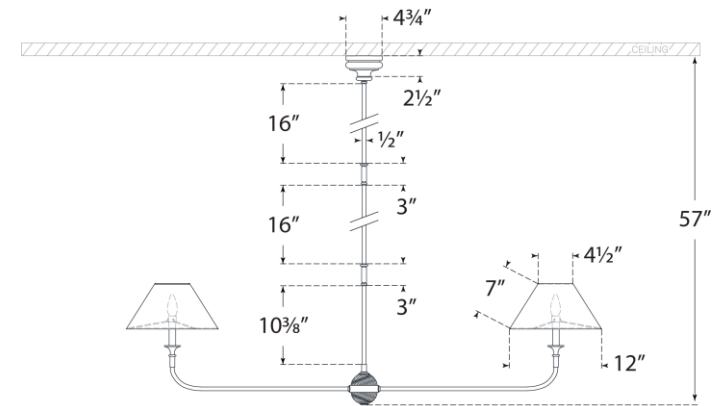

TEAR SHEET

Piaf Large Two Light Linear Pendant

Item # TOB 5455PW-L

Designer: Thomas O'Brien

O/A Height: 57"

Fixture Height: 18.5"

Min. Custom Height: 23.75"

Width: 62" x 12"

Canopy: 4.75" Round

Finishes: AI/EBO, PW, SG

Shade Treatments: L

Shade Details: 4.5" x 12" x 6"

Socket: 2 - E12 Candelabra

Wattage: 2 - 6.5 LED B11

Weight: 14 Pounds

Side View

Bottom View