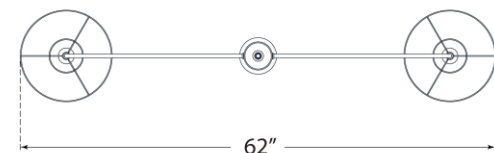

TEAR SHEET

Piaf Large Two Light Linear Pendant

Item # TOB 5455PW-L

Designer: Thomas O'Brien

O/A Height: 57"

Fixture Height: 18.5"

Min. Custom Height: 23.75"

Width: 62" x 12"

Canopy: 4.75" Round

Finishes: AI/EBO, PW, SG

Shade Treatments: L

Shade Details: 4.5" x 12" x 6"

Socket: 2 - E12 Candelabra

Wattage: 2 - 6.5 LED B11

Weight: 14 Pounds

Side View

Bottom View