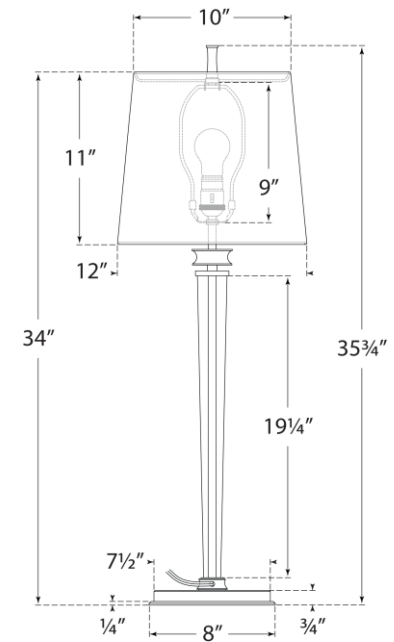

TEAR SHEET

Lyra Buffet Lamp

Item # TOB 3943BZ-L

Designer: Thomas O'Brien

Height: 35.75"

Width: 12"

Base: 8" Round

Finishes: BZ, HAB, PN

Shade Treatments: L

Shade Details: 10" x 12" x 11"

Socket: E26 Dimmer

Wattage: 75 A19

Weight: 12 Pounds

Front View