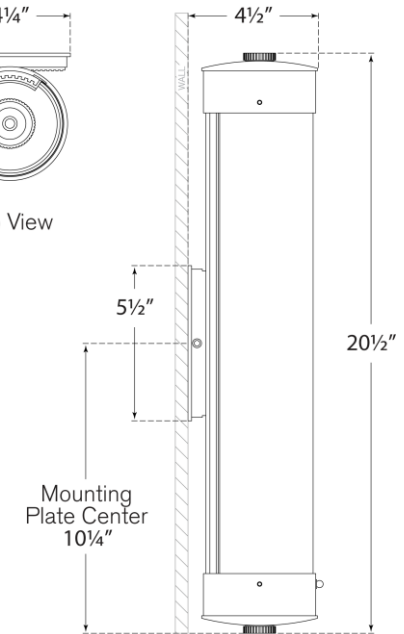

TEAR SHEET

Marais Linear Bath Sconce

Item # TOB 2318BZ/HAB-CG

Designer: Thomas O'Brien

Height: 21"

Width: 4.25"

Extension: 4.5"

Backplate: 4.25" x 5.5" Rectangle

Finishes: BZ/HAB, HAB, PN

Glass Options: CG

Socket: 2 - E26 Keyless

Wattage: 2 - 40 T10

Weight: 7 Pounds

Top View

Side View