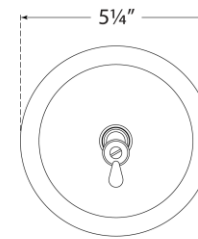

## Katie Small Cylinder Sconce

Item # TOB 2225PN/G3-SG

Designer: Thomas O'Brien

Height: 16.25"

Width: 5.25"

Extension: 7.5"

Backplate: 5.25" Round

Finishes: BZ, HAB, PN

Glass Options: CG, SG, WG

Socket: E12 Candelabra

Wattage: 40 C11

Weight: 4 Pounds

Front View  
Mounting Plate