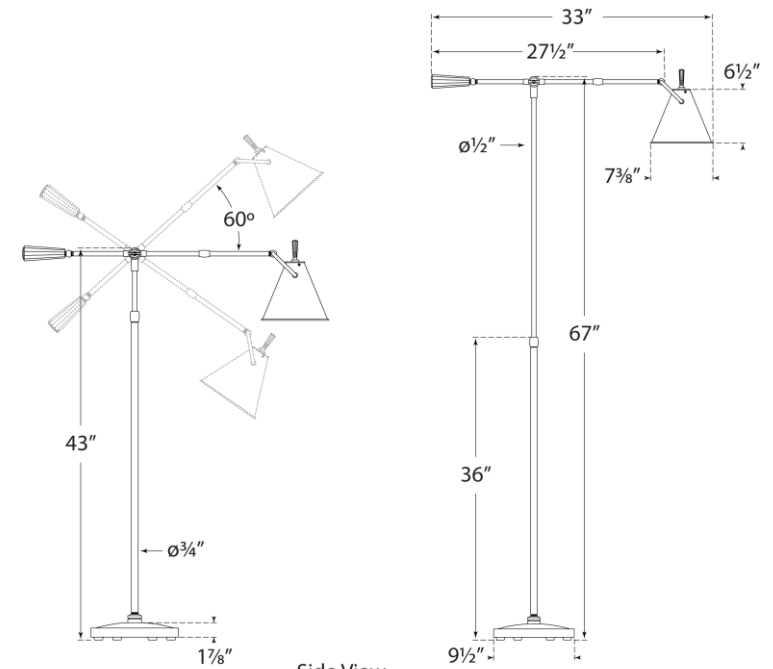

TEAR SHEET

Goodman Floor Lamp

Item # TOB 1536PN

Designer: Thomas O'Brien

Height: 44.75" - 80"

Width: 9.5"

Extension: 25.5" - 33"

Base: 9.5" Round

Finishes: BZ/HAB, HAB, PN

Socket: E26 On/Off

Wattage: 12 LED A19

Weight: 24 Pounds

Side View