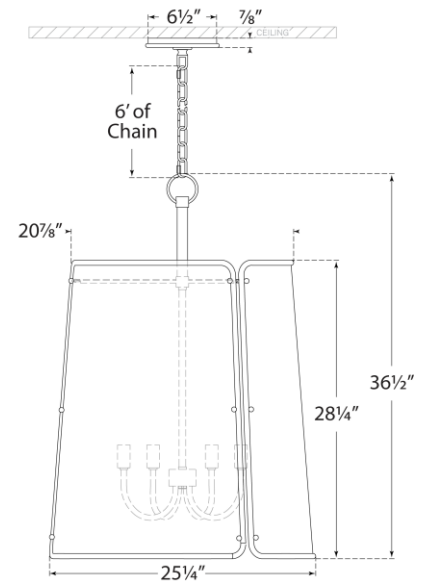

TEAR SHEET

Hastings Large Pendant

Item # S 5646HAB-WHT

Designer: Carrier and Company

Height: 36.5"

Width: 25.25"

Canopy: 6.5" Round

Finishes: HAB, PN

Shade Treatments: BLK, WHT

Socket: 6 - E12 Candelabra

Wattage: 6 - 60 B11

Weight: 23 Pounds

Note: Shade can be Installed Inverted

Bottom View

Front View