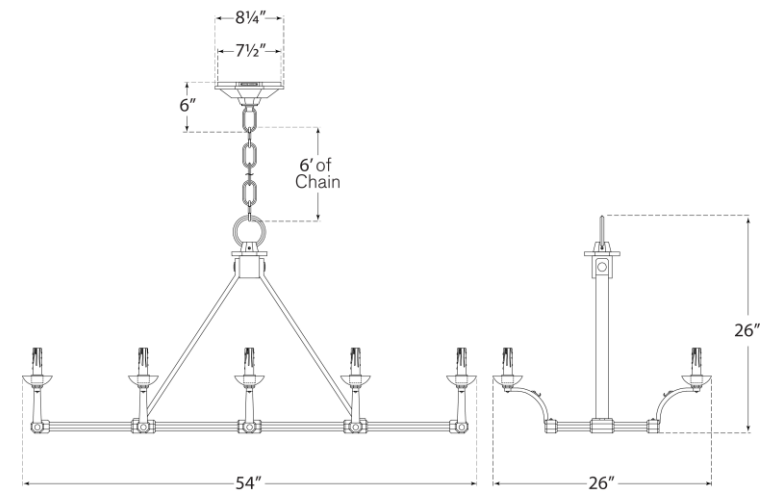

TEAR SHEET

Robertson Linear Chandelier

Item # RL 5545NR

Designer: Ralph Lauren

Height: 26"

Width: 54"

Canopy: 7.5" Octagon

Finishes: NR

Socket: 10 - E12 Candelabra

Wattage: 10 - 40 B11

Weight: 44 Pounds

RL5545

VISUAL COMFORT