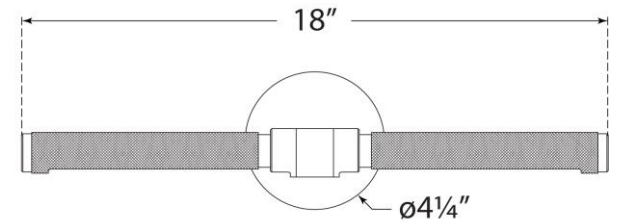

TEAR SHEET

Barrett 18" Picture Light

Item # RL 2723NB

Designer: Ralph Lauren

Height: 4.25"

Width: 18"

Extension: 8.5"

Backplate: 4.25" round

Finishes: NB, PN

Socket: Dedicated LED

Wattage: 16w (1300lm)

Weight: 5 Pounds

Note: Requires Smaller Outlet Box

Front View

Side View