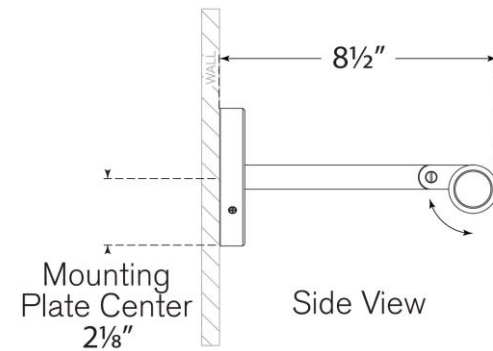

TEAR SHEET

Barrett 18" Picture Light

Item # RL 2723NB

Designer: Ralph Lauren

Height: 4.25"

Width: 18"

Extension: 8.5"

Backplate: 4.25" round

Finishes: NB, PN

Socket: Dedicated LED

Wattage: 16w (1300lm)

Weight: 5 Pounds

Note: Requires Smaller Outlet Box

Front View

Side View