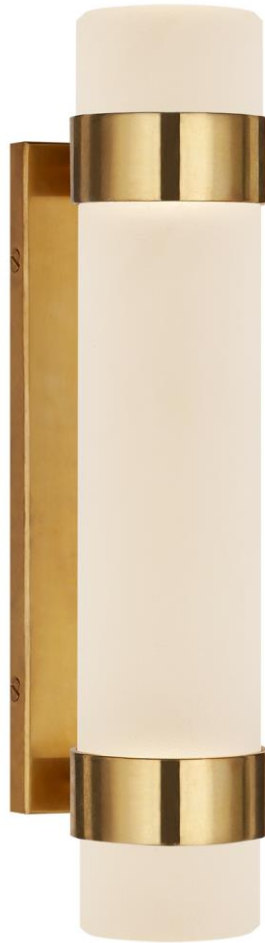

# TEAR SHEET

## Barton Small Bath Sconce

Item # RL 2031NB-EC

Designer: Ralph Lauren

Height: 13"

Width: 2.75"

Extension: 4"

Backplate: 2.5" x 9.75" Rectangle

Finishes: BZ, NB, PN

Glass Options: EC

Socket: Dedicated LED

Wattage: 12w (1400lm)

Weight: 8 Pounds

Note: Requires Smaller Outlet Box