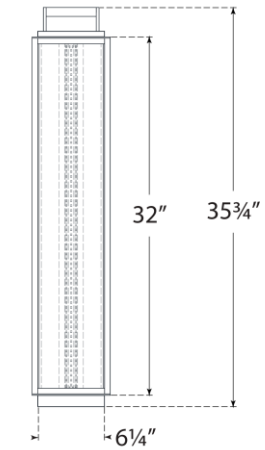

TEAR SHEET

Northport Floor Lantern

Item # RL 1560NB/TK-WG

Designer: Ralph Lauren

Height: 35.75"

Width: 7"

Base: 6.25" Square

Finishes: BZ/TK, NB/TK, PN/TK

Glass Options: WG

Socket: Dedicated LED

Wattage: 40w (3200lm)

Note: UL Only

Top View

Side View

Front View