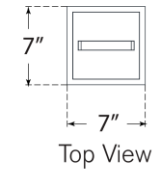

TEAR SHEET

Northport Floor Lantern

Item # RL 1560NB/TK-WG

Designer: Ralph Lauren

Height: 35.75"

Width: 7"

Base: 6.25" Square

Finishes: BZ/TK, NB/TK, PN/TK

Glass Options: WG

Socket: Dedicated LED

Wattage: 40w (3200lm)

Note: UL Only

Top View

Side View

Front View