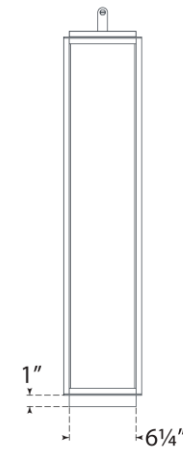

TEAR SHEET

Northport Floor Lantern

Item # RL 1560NB/TK-WG

Designer: Ralph Lauren

Height: 35.75"

Width: 7"

Base: 6.25" Square

Finishes: BZ/TK, NB/TK, PN/TK

Glass Options: WG

Socket: Dedicated LED

Wattage: 40w (3200lm)

Note: UL Only

Top View

Side View

Front View