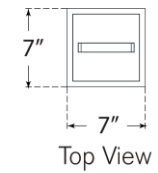

TEAR SHEET

Northport Floor Lantern

Item # RL 1560BZ/TK-WG

Designer: Ralph Lauren

Height: 35.75"

Width: 7"

Base: 6.25" Square

Finishes: BZ/TK, NB/TK, PN/TK

Glass Options: WG

Socket: Dedicated LED

Wattage: 40w (3200lm)

Note: UL Only

Top View

Side View

Front View