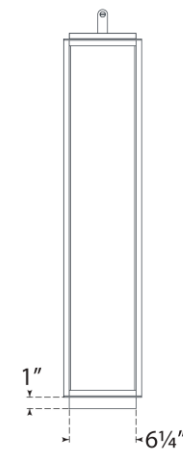

TEAR SHEET

Northport Floor Lantern

Item # RL 1560BZ/TK-WG

Designer: Ralph Lauren

Height: 35.75"

Width: 7"

Base: 6.25" Square

Finishes: BZ/TK, NB/TK, PN/TK

Glass Options: WG

Socket: Dedicated LED

Wattage: 40w (3200lm)

Note: UL Only

Top View

Side View

Front View