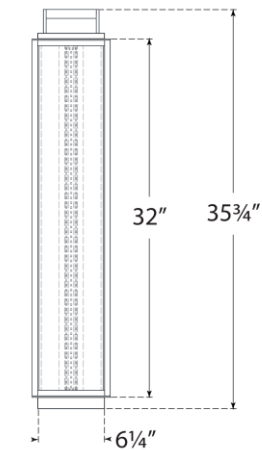

TEAR SHEET

Northport Floor Lantern

Item # RL 1560BZ/TK-WG

Designer: Ralph Lauren

Height: 35.75"

Width: 7"

Base: 6.25" Square

Finishes: BZ/TK, NB/TK, PN/TK

Glass Options: WG

Socket: Dedicated LED

Wattage: 40w (3200lm)

Note: UL Only

Top View

Side View

Front View