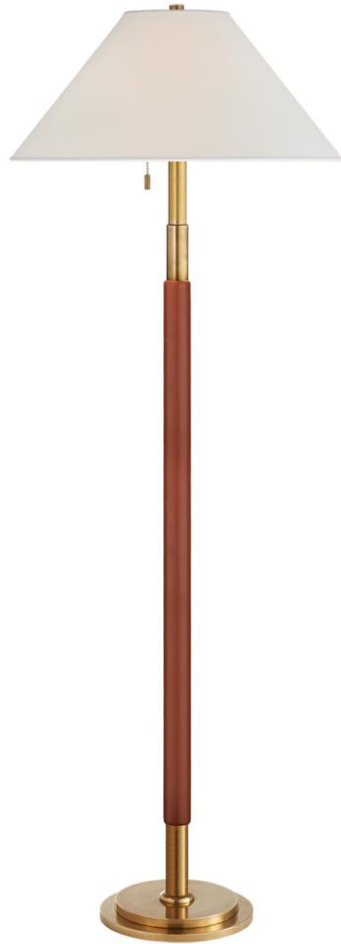

# TEAR SHEET

## Garner Floor Lamp

Item # RL 1491NB/SDL-P

Designer: Ralph Lauren

Height: 54" - 70"

Width: 22"

Base: 10" Square

Finishes: NB, NB/SDL, PN/CHC

Shade Treatments: P

Shade Details: 6.75" x 22" x 12.25"

Socket: 2 - E26 Keyless w/ Pull Chain

Wattage: 2 - 40 B11

Weight: 26 Pounds