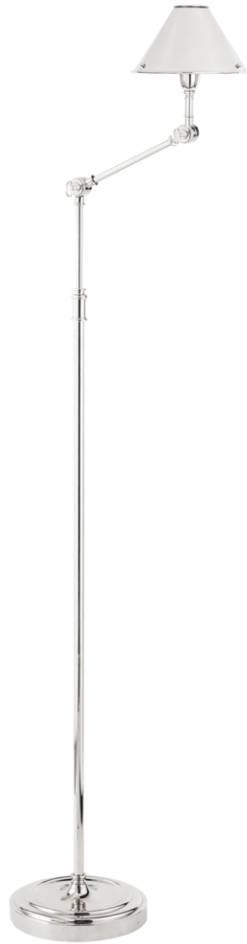

TEAR SHEET

Anette Floor Lamp

Item # RL 1250PN

Designer: Ralph Lauren

Height: 53"- 63"

Width: 8"

Extension: 6.5- 11"

Base: 8" Round

Finishes: NB, PN

Socket: E12 Candelabra w/ Foot Switch

Wattage: 40 B11

Weight: 15 Pounds