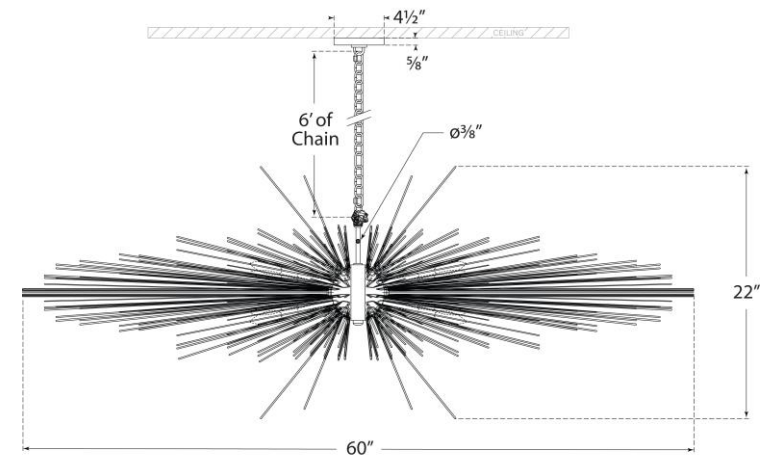

## Strada Large Linear Chandelier

Item # KW 5182BSL

Designer: Kelly Wearstler

Height: 22"

Width: 60" x 22.75"

Canopy: 4.5" Round

Finishes: AI, BSL, G, PN

Socket: 16 - E12 Candelabra

Wattage: 16 - 25 B11

Weight: 62 Pounds

Note: Requires Special Assembly and Installation

Front View