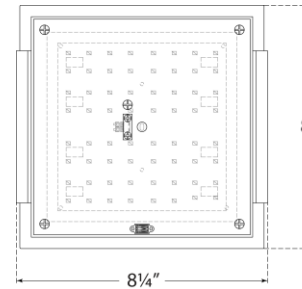

TEAR SHEET

Covet Small Flush Mount

Item # KW 4114PN-ALB

Designer: Kelly Wearstler

Height: 2.25"

Width: 8.25"

Canopy: 7.25" Square

Finishes: AB, BZ, PN

Shade Treatments: ALB

Socket: Dedicated LED

Wattage: 24w (2000lm)

Weight: 7 Pounds

Top View

Front View

Side View