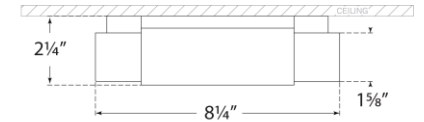

TEAR SHEET

Covet Small Flush Mount

Item # KW 4114PN-ALB

Designer: Kelly Wearstler

Height: 2.25"

Width: 8.25"

Canopy: 7.25" Square

Finishes: AB, BZ, PN

Shade Treatments: ALB

Socket: Dedicated LED

Wattage: 24w (2000lm)

Weight: 7 Pounds

Top View

Front View

Side View