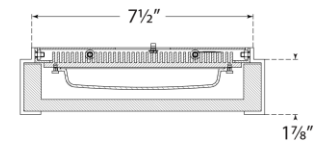

TEAR SHEET

Covet Small Flush Mount

Item # KW 4114PN-ALB

Designer: Kelly Wearstler

Height: 2.25"

Width: 8.25"

Canopy: 7.25" Square

Finishes: AB, BZ, PN

Shade Treatments: ALB

Socket: Dedicated LED

Wattage: 24w (2000lm)

Weight: 7 Pounds

Top View

Front View

Side View