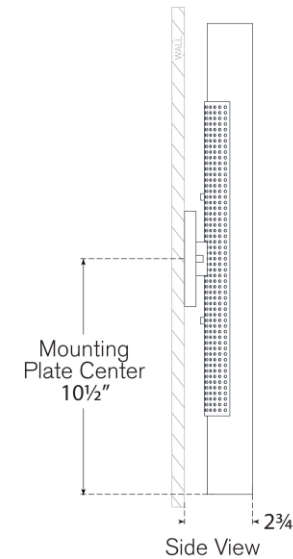

TEAR SHEET

Precision 21" Bath Light

Item # KW 2223BZ-WG

Designer: Kelly Wearstler

Height: 21"

Width: 4.25"

Extension: 2.75"

Backplate: 4.25" Square

Finishes: AB, BZ, PN

Glass Options: WG

Socket: Dedicated LED

Wattage: 18w (1600lm)

Weight: 6 Pounds

Note: UL Only

Top View

Side View

Front View