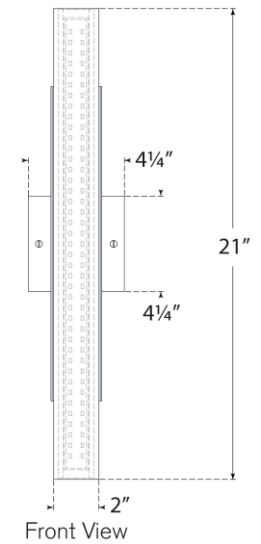

TEAR SHEET

Precision 21" Bath Light

Item # KW 2223BZ-WG

Designer: Kelly Wearstler

Height: 21"

Width: 4.25"

Extension: 2.75"

Backplate: 4.25" Square

Finishes: AB, BZ, PN

Glass Options: WG

Socket: Dedicated LED

Wattage: 18w (1600lm)

Weight: 6 Pounds

Note: UL Only

Top View

Side View

Front View