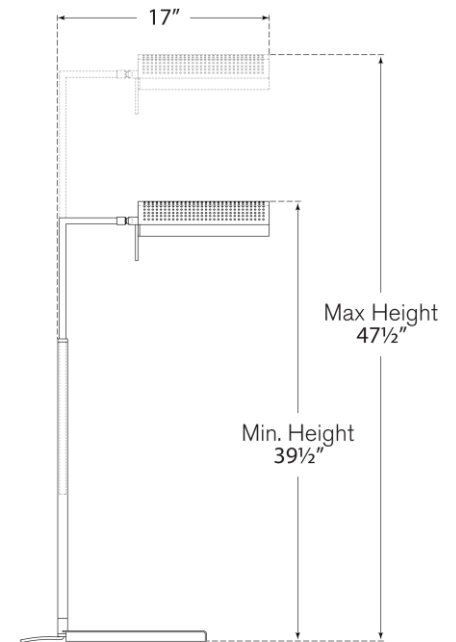

TEAR SHEET

Precision Pharmacy Floor Lamp

Item # KW 1062BZ-WG

Designer: Kelly Wearstler

Height: 39.5" - 47.5"

Width: 6"

Extension: 17"

Base: 6" x 11" Rectangle

Finishes: AB, BZ, PN

Glass Options: WG

Socket: E17 Keyless w/ Dimmer on Cord

Wattage: 9 LED T6.5

Weight: 24 Pounds

Note: Bulb Included

Top View

Side View