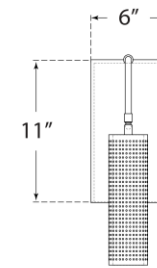

TEAR SHEET

Precision Pharmacy Floor Lamp

Item # KW 1062BZ-WG

Designer: Kelly Wearstler

Height: 39.5" - 47.5"

Width: 6"

Extension: 17"

Base: 6" x 11" Rectangle

Finishes: AB, BZ, PN

Glass Options: WG

Socket: E17 Keyless w/ Dimmer on Cord

Wattage: 9 LED T6.5

Weight: 24 Pounds

Note: Bulb Included

Top View

Side View