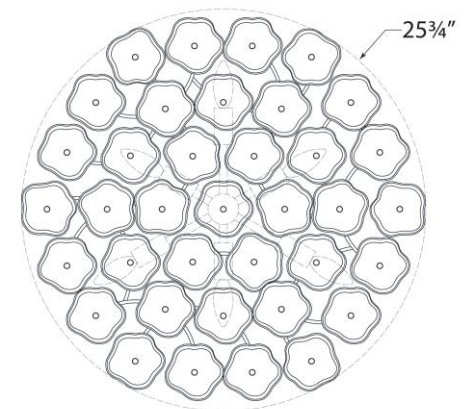

TEAR SHEET

Leighton Large Flush Mount

Item # KS 4066SB-CRE

Designer: kate spade new york

Height: 6"

Width: 25.75"

Canopy: 12" Round

Finishes: PN, SB

Glass Options: BLS, CRE

Socket: 6 - E12 Candelabra

Wattage: 6 - 6.5 LED B11

Weight: 20 Pounds

Note: UL Only

Side View

Bottom View