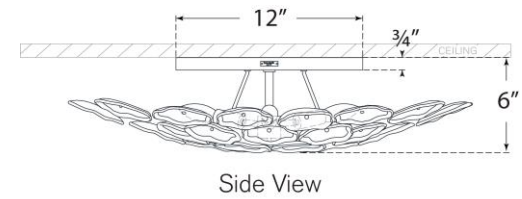

TEAR SHEET

Leighton Large Flush Mount

Item # KS 4066SB-CRE

Designer: kate spade new york

Height: 6"

Width: 25.75"

Canopy: 12" Round

Finishes: PN, SB

Glass Options: BLS, CRE

Socket: 6 - E12 Candelabra

Wattage: 6 - 6.5 LED B11

Weight: 20 Pounds

Note: UL Only

Side View

Bottom View