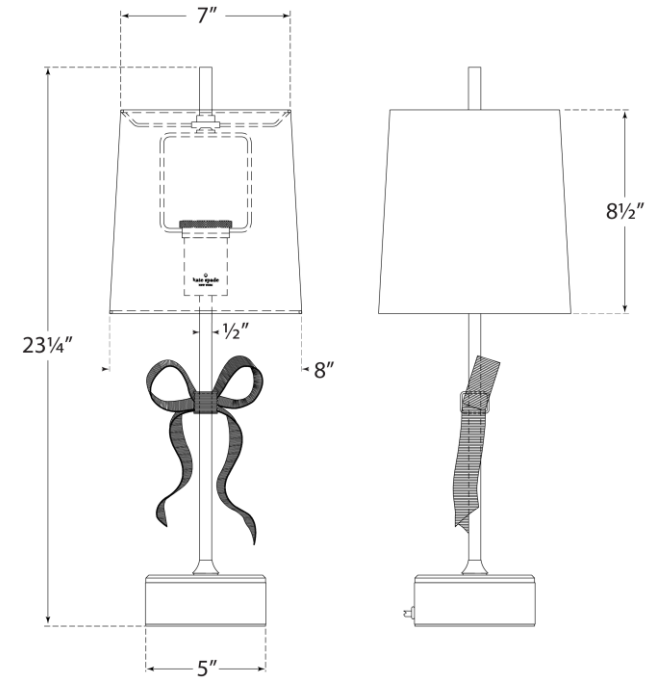

TEAR SHEET

Ellery Gros-Grain Bow Table Lamp

Item # KS 3111SB-L

Designer: kate spade new york

Height: 22.75"

Width: 8"

Base: 5" Square

Finishes: PN, SB

Shade Treatments: BL, L

Shade Details: 7" x 8" x 8.5" Square

Socket: E26 Keyless w/ Line Switch

Wattage: 60 A19

Weight: 8 Pounds

KS3111