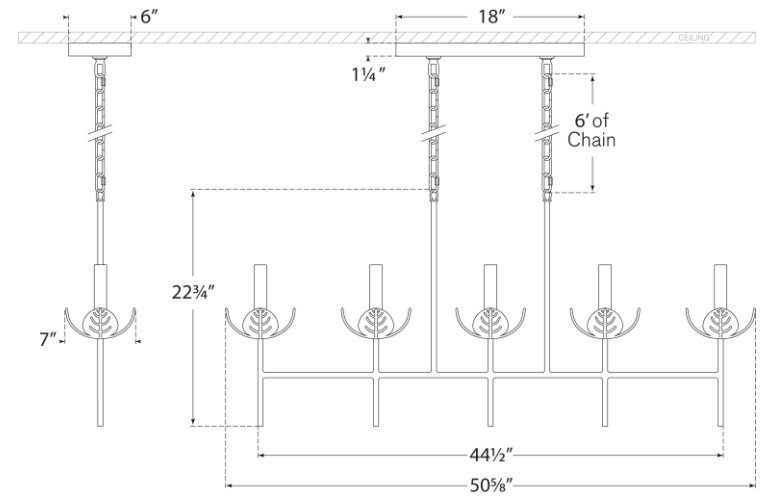

## Illana Large Linear Chandelier

Item # JN 5630AGL

Designer: Julie Neill

Height: 22.75"

Width: 50.5" x 7"

Canopy: 6" x 18" Rectangle

Finishes: AGL, BSL, PW

Shade Treatments: N/A, L

Socket: 5 - E12 Candelabra

Wattage: 5 - 60 C

Side View

Front View