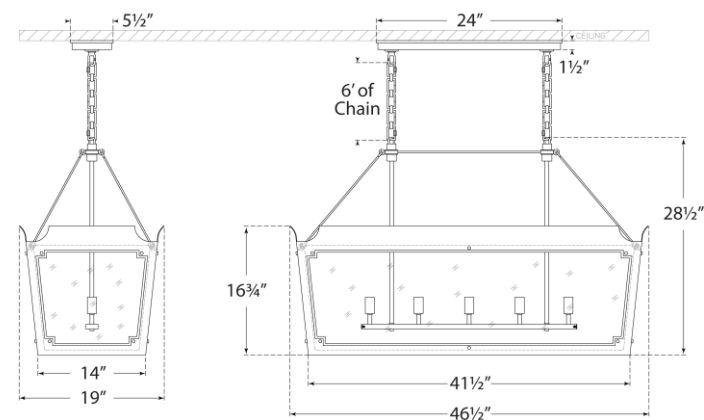

TEAR SHEET

Caddo Medium Linear Lantern

Item # JN 5023MBK/G-CG

Designer: Julie Neill

Height: 28.5"

Width: 46.5" x 18.5"

Canopy: 5.5" x 24" Rectangle

Finishes: CEL/G, MBK/G, SW/G

Glass Options: CG

Socket: 5 - E12 Candelabra

Wattage: 5 - 60 C11

Weight: 58 Pounds

Side View

Front View