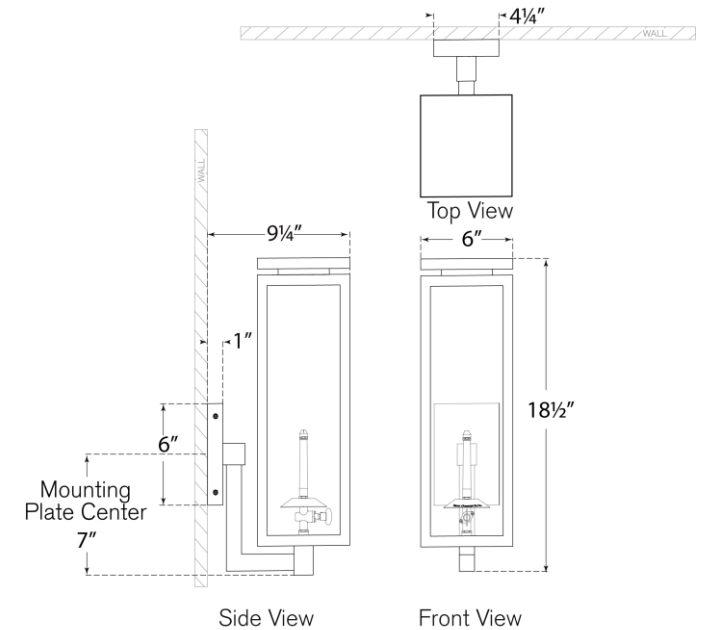

TEAR SHEET

Fresno Medium Bracketed Gas Wall Lantern

Item # CHO 2560BLK-CG

Designer: Chapman & Myers

Height: 18.5"

Width: 6"

Extension: 9.25"

Backplate: 4.25" x 6" Rectangle

Gas light fixture supplied with 3/16" copper gas line and 3/16" x 1/4" gas line adaptor