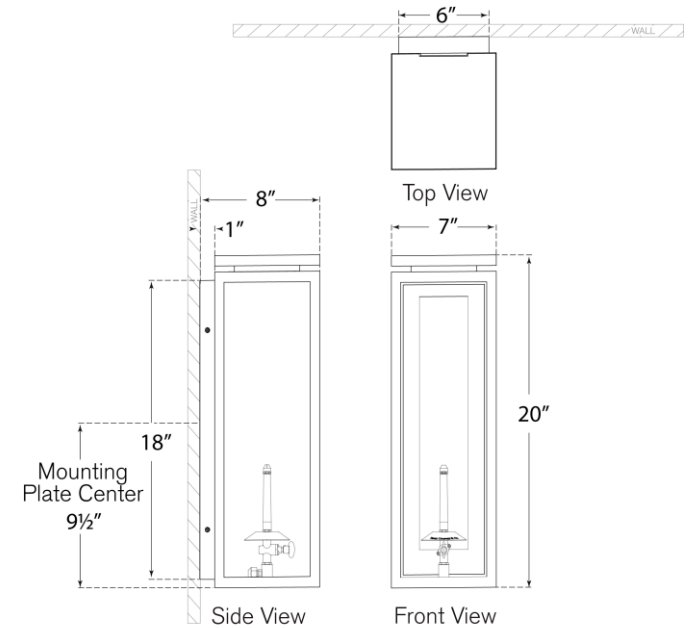

## Fresno Large 3/4 Gas Wall Lantern

Item # CHO 2551SC-CG

Designer: Chapman & Myers

Height: 20"

Width: 7"

Extension: 8"

Backplate: 6" x 18" Rectangle

Finishes: BLK, SC

Gas light fixture supplied with 3/16" copper gas line and 3/16" x 1/4" gas line adaptor