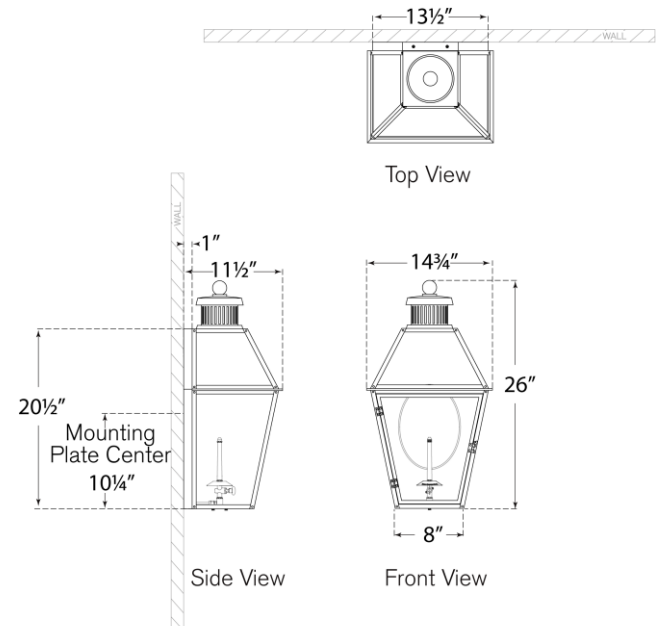

TEAR SHEET

Stratford Medium 3/4 Gas Wall Lantern

Item # CHO 2451SC-CG

Designer: Chapman & Myers

Height: 26"

Width: 14.75"

Extension: 11.5"

Backplate: 13.5" x 20.5" Decorative

Gas light fixture supplied with 3/16" copper gas line and 3/16" x 1/4" gas line adaptor