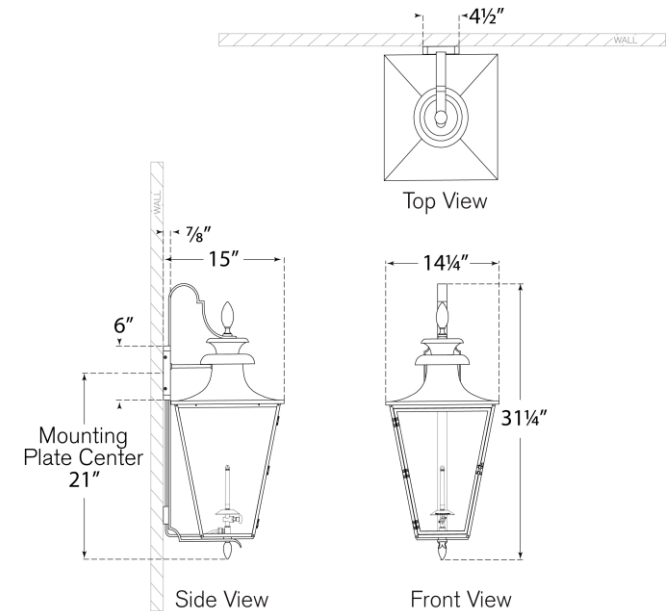

TEAR SHEET

Albermarle Medium Bracketed Gas Wall Lantern

Item # CHO 2436BLK-CG

Designer: Chapman & Myers

Height: 31.25"

Width: 14.25"

Extension: 15"

Backplate: 4.5" x 6" Decorative

Gas light fixture supplied with 3/16" copper gas line and 3/16" x 1/4" gas line adaptor