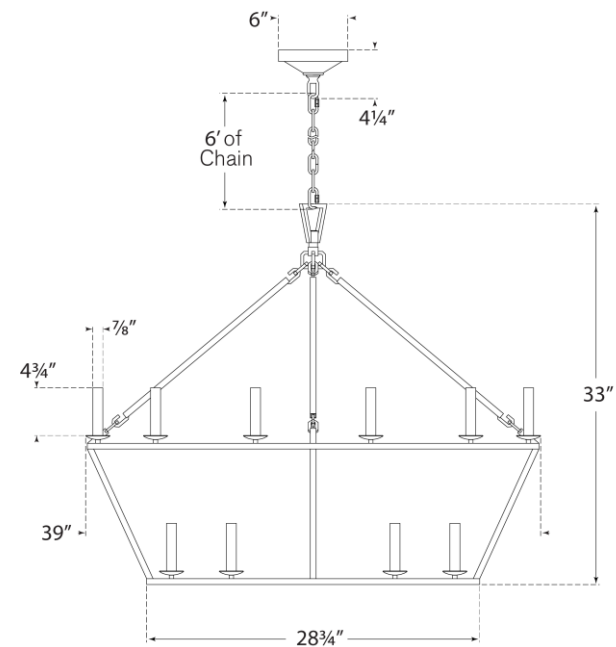

TEAR SHEET

Darlana Large Two-Tiered Ring Chandelier

Item # CHC 5179PN

Designer: Chapman & Myers

Height: 33"

Width: 40"

Canopy: 6" Round

Finishes: AI, GI, PN

Socket: 20 - E12 Candelabra

Wattage: 20 - 40 C11

Weight: 18 Pounds

©EFC DESIGNS

CHC5179