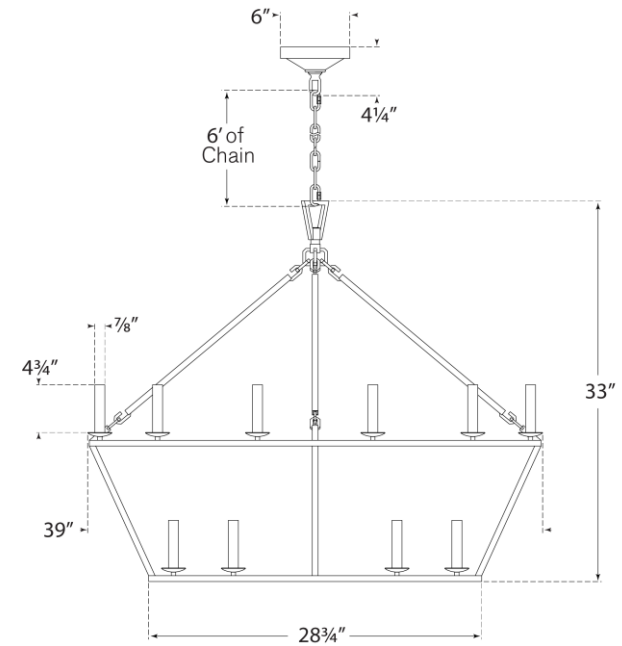

TEAR SHEET

Darlana Large Two-Tiered Ring Chandelier

Item # CHC 5179AI

Designer: Chapman & Myers

Height: 33"

Width: 40"

Canopy: 6" Round

Finishes: AI, GI, PN

Socket: 20 - E12 Candelabra

Wattage: 20 - 40 C11

Weight: 18 Pounds

©EFC DESIGNS

CHC5179