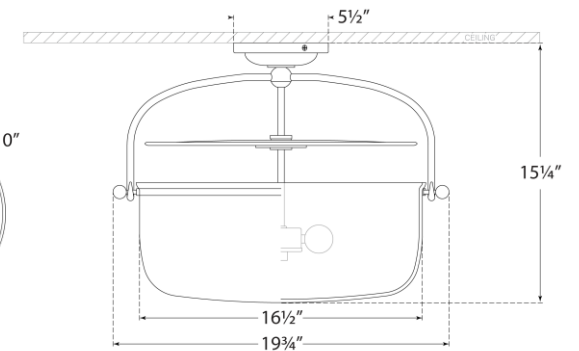

TEAR SHEET

Lorford Medium Semi-Flush Lantern

Item # CHC 4270AI-MG

Designer: Chapman & Myers

Height: 15"

Width: 19.75"

Canopy: 5.5" Round

Finishes: AI, GI

Glass Options: MG

Socket: 3 - E26 Keyless

Wattage: 3 - 40 B11

Weight: 15 Pounds

Note: Custom Height Available

©EFC DESIGNS

Top View

Side View