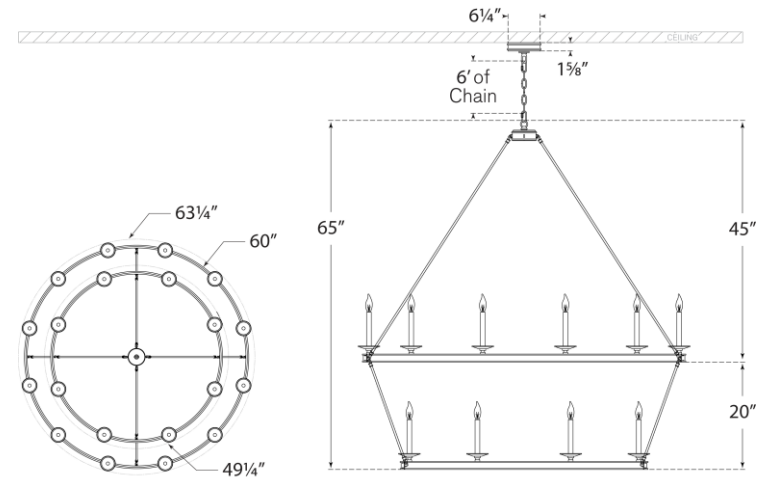

SPEC SHEET

Launceton XXL Two Tiered Chandelier

Item # CHC 1609PN

Designer: Chapman & Myers

Height: 65"

Width: 63.5"

Canopy: 6" Round

Finishes: AB, BZ, PN

Socket: 20 - E12 Candelabra

Wattage: 20 - 40 C

Note: Special Installation Required

Top View

Front View