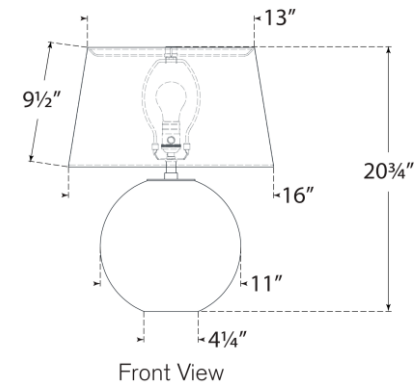

TEAR SHEET

Masie Medium Table Lamp

Item # CHA 8434CG-L

Designer: Chapman & Myers

Height: 20.75"

Width: 16"

Base: 4.25" Round

Finishes: CG, SMG

Shade Treatments: L

Shade Details: SH13" x 16" x 9.5"

Socket: E26 Dimmer

Wattage: 15 LED A19

Note: UL Only | French Wired

Top View