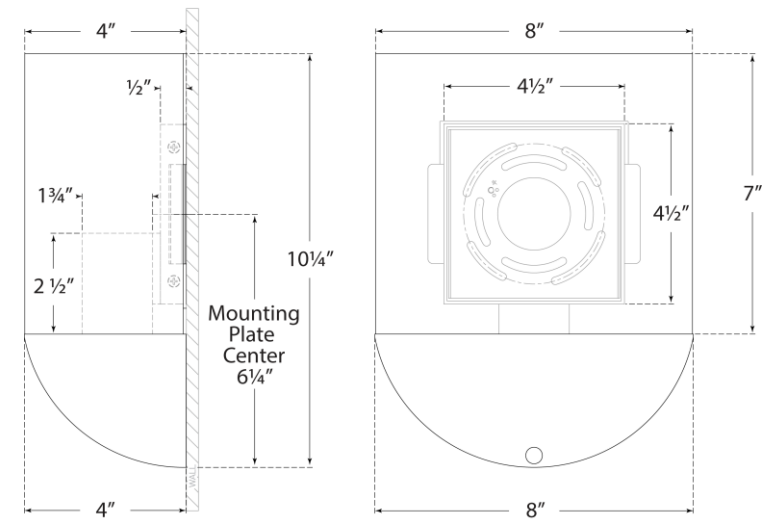

## Crescent Small Sconce

Item # BBL 2155WHT-WG

Designer: Barbara Barry

Height: 10.25"

Width: 8"

Extension: 4"

Backplate: 4.5" Square

Finishes: BSL, GI, PN, WHT

Glass Options: WG

Socket: E26 Keyless

Wattage: 14.5 LED A19

Weight: 4 Pounds

Side View

Front View