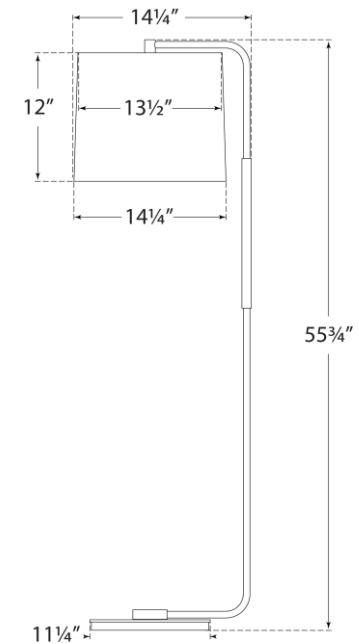

TEAR SHEET

Swing Articulating Floor Lamp

Item # BBL 1070BZ-L

Designer: Barbara Barry

Height: 54.75"

Width: 13.5"

Extension: 14.25"

Base: 11.25" Round

Finishes: BZ, SB, SS

Shade Treatments: L

Shade Details: 13.5" x 14.25" x 12"

Socket: E26 Keyless w/ Foot Switch

Wattage: 75 A19

Weight: 19 Pounds

Side View