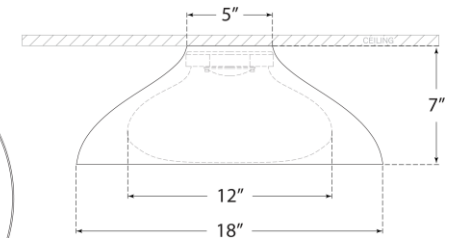

SPEC SHEET

Agnes 18" Flush Mount

Item # ARN 4351BSL-SWG

Designer: AERIN

Height: 7"

Width: 18"

Canopy: 5" Round

Finishes: BSL, G, MBK, PW

Glass Options: SWG

Socket: Dedicated LED

Wattage: 15w (1300lm)

Bottom View

Side View