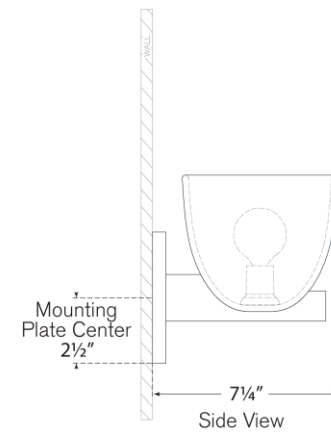

TEAR SHEET

Carola Single Sconce

Item # ARN 2490PN-FG

Designer: AERIN

Height: 7.25"

Width: 6"

Extension: 7.25"

Backplate: 5" Round

Finishes: HAB, PN

Glass Options: CG, FG, WSG

Socket: E12 Candelabra

Wattage: 5.5 LED G16.5

Note: UL Only

Top View

Side View

Front View