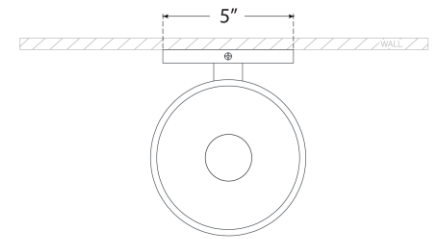

TEAR SHEET

Carola Single Sconce

Item # ARN 2490PN-FG

Designer: AERIN

Height: 7.25"

Width: 6"

Extension: 7.25"

Backplate: 5" Round

Finishes: HAB, PN

Glass Options: CG, FG, WSG

Socket: E12 Candelabra

Wattage: 5.5 LED G16.5

Note: UL Only

Top View

Side View

Front View