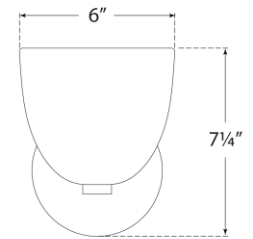

TEAR SHEET

Carola Single Sconce

Item # ARN 2490PN-FG

Designer: AERIN

Height: 7.25"

Width: 6"

Extension: 7.25"

Backplate: 5" Round

Finishes: HAB, PN

Glass Options: CG, FG, WSG

Socket: E12 Candelabra

Wattage: 5.5 LED G16.5

Note: UL Only

Top View

Side View

Front View