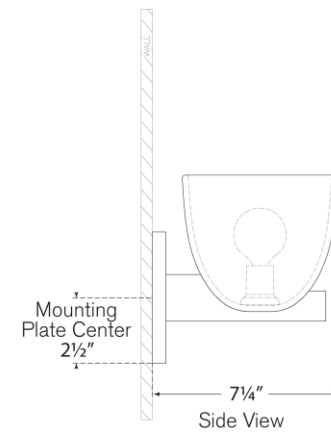

TEAR SHEET

Carola Single Sconce

Item # ARN 2490HAB-FG

Designer: AERIN

Height: 7.25"

Width: 6"

Extension: 7.25"

Backplate: 5" Round

Finishes: HAB, PN

Glass Options: CG, FG, WSG

Socket: E12 Candelabra

Wattage: 5.5 LED G16.5

Note: UL Only

Top View

Side View

Front View