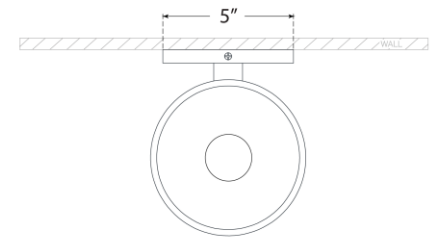

TEAR SHEET

Carola Single Sconce

Item # ARN 2490HAB-FG

Designer: AERIN

Height: 7.25"

Width: 6"

Extension: 7.25"

Backplate: 5" Round

Finishes: HAB, PN

Glass Options: CG, FG, WSG

Socket: E12 Candelabra

Wattage: 5.5 LED G16.5

Note: UL Only

Top View

Side View

Front View