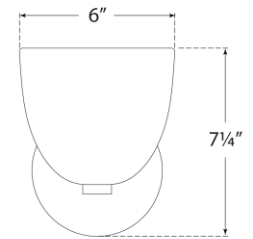

TEAR SHEET

Carola Single Sconce

Item # ARN 2490HAB-FG

Designer: AERIN

Height: 7.25"

Width: 6"

Extension: 7.25"

Backplate: 5" Round

Finishes: HAB, PN

Glass Options: CG, FG, WSG

Socket: E12 Candelabra

Wattage: 5.5 LED G16.5

Note: UL Only

Top View

Side View

Front View