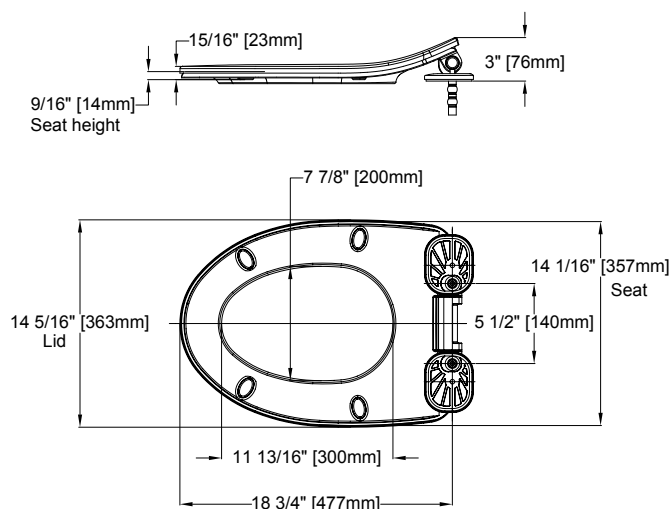

### PRODUCT SPECIFICATIONS

Seat shall be model SS234#01. Seat shall be made from urea resin for both the seat and seat cover. The seat installation is top mount installation with adjustable hinge plates and stainless steel hinge caps.

### SPECIFICATIONS

<b>Material</b>	Urea Resin
<b>Warranty</b>	One Year Limited Warranty
<b>Shipping Weight</b>	8.7 lbs
<b>Shipping Dimensions</b>	23-5/8" L x 17-3/16" W x 4-1/16" H

### DIMENSIONS