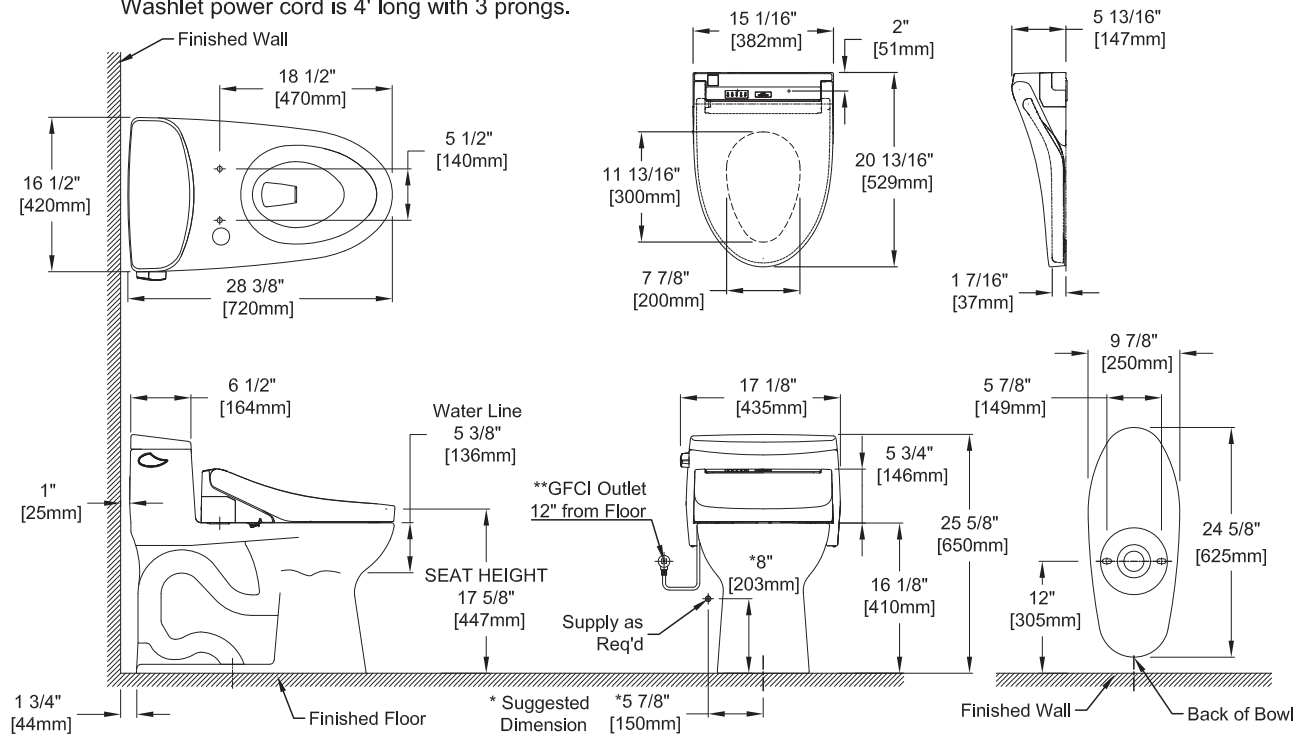

Supreme® II WASHLET®+ C5 One-Piece Toilet - 1.28 GPF

FEATURES

- Concealed supply connection for seamless installation
- TORNADO FLUSH® system, high-efficiency (1.28 GPF/4.8 LPF)
- CEFIONTECT® ceramic glaze prevents debris and mold from sticking to ceramic surfaces
- UNIVERSAL HEIGHT
- 12" Rough-in
- Chrome plated trip lever
- Elongated front bowl and WASHLET+ C5 and tank set
- EWATER+® auto-cleans wand
- On-demand remote function cleans wand with EWATER+
- PREMIST® of bowl before each use
- Convenient slim wireless remote, with illuminated touchpad

MW6343084CEFG

Supreme® II WASHLET®+ C5 One-Piece Toilet - 1.28 GPF

SPECIFICATIONS

Water Use	1.28 GPF (4.8 LPF)
Flush System	TORNADO FLUSH®
Min. Water Pressure	8 psi (Flowing)
Water Surface	6-7/8" x 9-3/4"
Trap Diameter	2-1/8"
Rough-in	12"
Trap Seal	2-1/4"
Warranty	One Year Limited Warranty
Material	Vitreous China
Shipping Weight	99 lbs
Shipping Dimensions	32" L x 20" W x 17-3/4" H ¹ x 28-3/4" H ²

See SW3084T40 Specification Sheet for details on included WASHLET.

INSTALLATION NOTES

Back-to-Back Toilet Installations:

TOTO recommends the use of a nationally listed, double sanitary tee-wye only, in vertical waste stacks, in accordance with the stipulations noted in the majority of nationally recognized plumbing codes.

To maintain adequate wall gap between the back of the tank and wall, mount the floor flange at a nominal 12" rough-in distance.

DIMENSIONS

**GFCI outlet of 120V, 10amps.
Washlet power cord is 4' long with 3 prongs.