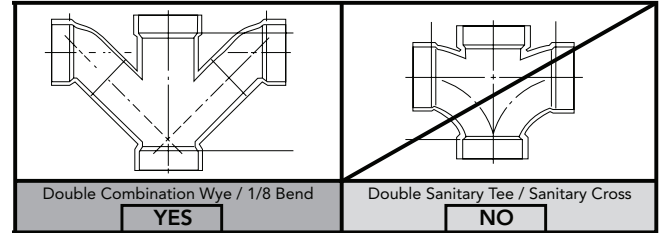

COLORS/FINISHES

- #01 Cotton

-  TORNADO FLUSH
-  UNIVERSAL HEIGHT
-  CEFIONTECT
-  EWATER+

PRODUCT SPECIFICATION

The one-piece high-efficiency TORNADO FLUSH system toilet shall be 1.28 GPF/4.8 LPF. Toilet shall have optional CEFIONTECT ceramic glaze and be at UNIVERSAL HEIGHT. Toilet shall have elongated front bowl with Polished Chrome trip lever. Toilet shall be TOTO Model MW6343084CEFG#01

See SW3084T40 Specification Sheet for details on included WASHLET.

CODES/STANDARDS

- Meets or exceeds ASME A112.19.2/CSA B45.1
- Certifications: IAPMO(cUPC), EPA Watersense, State of Massachusetts, City of Los Angeles, and others
- Code compliance: UPC, IPC, NSPC, NPC Canada, and others
- Legislative Compliance: California AB715, California Green Building Code, City of Los Angeles Water Efficiency Ordinance
- ADA compliant (when installed with trip lever located on the approach side)
- Complies with CA Prop 65 warning requirements

MW6343084CEFG

Supreme® II WASHLET®+ C5 One-Piece Toilet - 1.28 GPF

SPECIFICATIONS

Water Use	1.28 GPF (4.8 LPF)
Flush System	TORNADO FLUSH®
Min. Water Pressure	8 psi (Flowing)
Water Surface	6-7/8" x 9-3/4"
Trap Diameter	2-1/8"
Rough-in	12"
Trap Seal	2-1/4"
Warranty	One Year Limited Warranty
Material	Vitreous China
Shipping Weight	99 lbs
Shipping Dimensions	32" L x 20" W x 17-3/4" H ¹ x 28-3/4" H ²

See SW3084T40 Specification Sheet for details on included WASHLET.

INSTALLATION NOTES

Back-to-Back Toilet Installations:

TOTO recommends the use of a nationally listed, double sanitary tee-wye only, in vertical waste stacks, in accordance with the stipulations noted in the majority of nationally recognized plumbing codes.